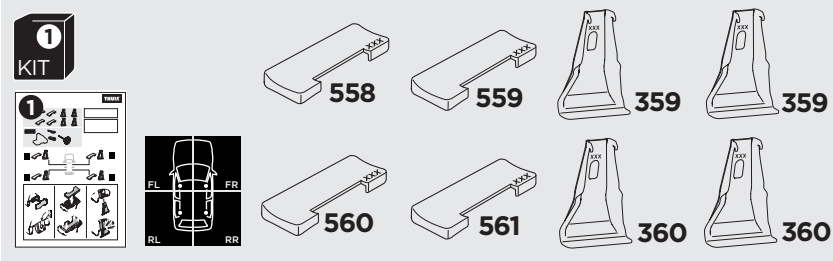

1

Kit 5140

KIA Rio, 5-dr Hatchback, 12-17

ISO 11154-E

THULE WingBar Evo	THULE WingBar Edge	THULE WingBar	THULE SquareBar	Evo X (scale)	Edge X (scale)
KIA Rio, 5-dr Hatchback, 12-17				38,5	B
THULE ProBar	THULE SlideBar				X (mm/inch)
KIA Rio, 5-dr Hatchback, 12-17				1036 mm / 40 3/4"	

THULE WingBar Evo	THULE WingBar Edge	THULE WingBar	THULE SquareBar	Evo Y (scale)	Edge Y (scale)
KIA Rio, 5-dr Hatchback, 12-17				27,5	F
THULE ProBar	THULE SlideBar				Y (mm/inch)
KIA Rio, 5-dr Hatchback, 12-17				926 mm / 36 1/2"	

	W (mm/inch)	Z (mm/inch)
KIA Rio, 5-dr Hatchback, 12-17	670 mm / 26 3/8"	275 mm / 10 7/8"