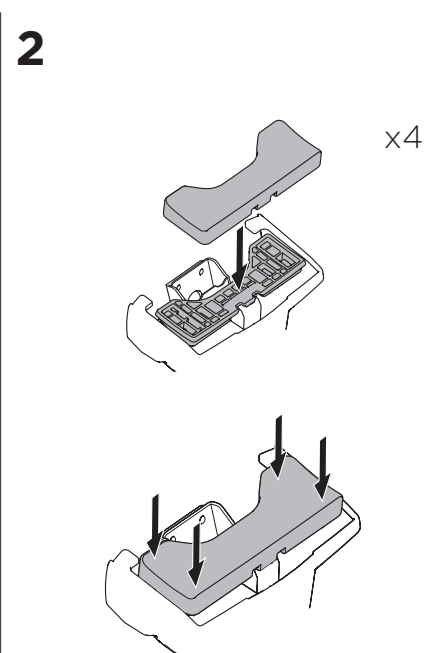

1

Kit 5140

KIA Rio, 5-dr Hatchback, 12-17

ISO 11154-E

THULE WingBar Evo	THULE WingBar Edge	THULE WingBar	THULE SquareBar	Evo X (scale)	Edge X (scale)
KIA Rio, 5-dr Hatchback, 12-17				38,5	B
THULE ProBar	THULE SlideBar				X (mm/inch)
KIA Rio, 5-dr Hatchback, 12-17				1036 mm / 40 3/4"	

THULE WingBar Evo	THULE WingBar Edge	THULE WingBar	THULE SquareBar	Evo Y (scale)	Edge Y (scale)
KIA Rio, 5-dr Hatchback, 12-17				27,5	F
THULE ProBar	THULE SlideBar				Y (mm/inch)
KIA Rio, 5-dr Hatchback, 12-17				926 mm / 36 1/2"	

	W (mm/inch)	Z (mm/inch)
KIA Rio, 5-dr Hatchback, 12-17	670 mm / 26 3/8"	275 mm / 10 7/8"