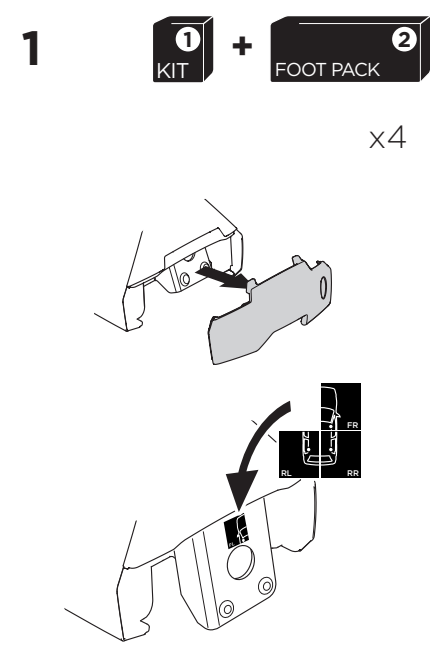

1

Kit 5140

KIA Rio, 5-dr Hatchback, 12-17

ISO 11154-E

THULE WingBar Evo	THULE WingBar Edge	THULE WingBar	THULE SquareBar	Evo X (scale)	Edge X (scale)
KIA Rio, 5-dr Hatchback, 12-17				38,5	B
THULE ProBar	THULE SlideBar				X (mm/inch)
KIA Rio, 5-dr Hatchback, 12-17				1036 mm / 40 3/4"	

THULE WingBar Evo	THULE WingBar Edge	THULE WingBar	THULE SquareBar	Evo Y (scale)	Edge Y (scale)
KIA Rio, 5-dr Hatchback, 12-17				27,5	F
THULE ProBar	THULE SlideBar				Y (mm/inch)
KIA Rio, 5-dr Hatchback, 12-17				926 mm / 36 1/2"	

	W (mm/inch)	Z (mm/inch)
KIA Rio, 5-dr Hatchback, 12-17	670 mm / 26 3/8"	275 mm / 10 7/8"