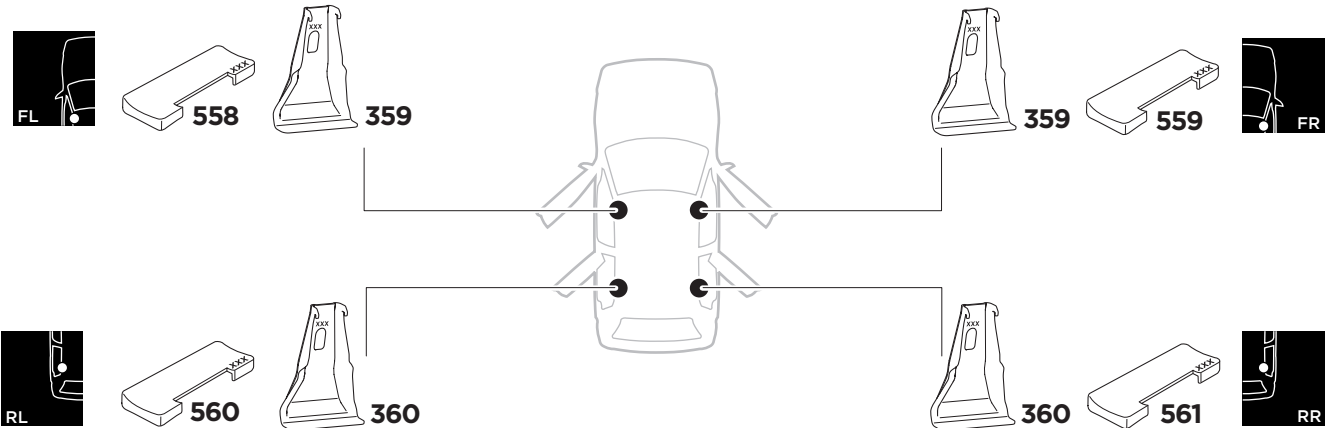

1

Kit 5140

KIA Rio, 5-dr Hatchback, 12-17

ISO 11154-E

THULE WingBar Evo	THULE WingBar Edge	THULE WingBar	THULE SquareBar	Evo X (scale)	Edge X (scale)
KIA Rio, 5-dr Hatchback, 12-17				38,5	B
THULE ProBar	THULE SlideBar				X (mm/inch)
KIA Rio, 5-dr Hatchback, 12-17				1036 mm / 40 3/4"	

THULE WingBar Evo	THULE WingBar Edge	THULE WingBar	THULE SquareBar	Evo Y (scale)	Edge Y (scale)
KIA Rio, 5-dr Hatchback, 12-17				27,5	F
THULE ProBar	THULE SlideBar				Y (mm/inch)
KIA Rio, 5-dr Hatchback, 12-17				926 mm / 36 1/2"	

	W (mm/inch)	Z (mm/inch)
KIA Rio, 5-dr Hatchback, 12-17	670 mm / 26 3/8"	275 mm / 10 7/8"