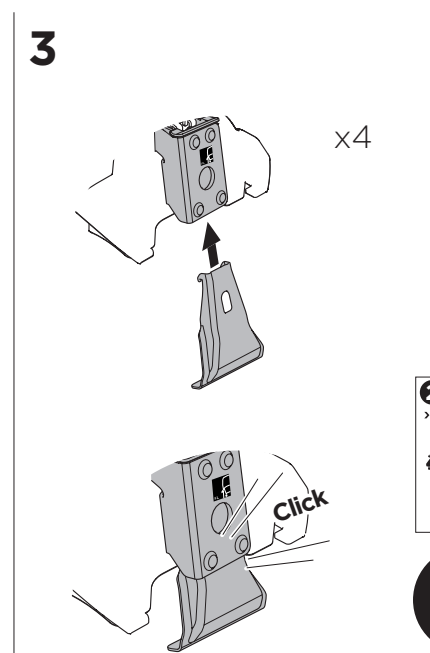

1

Kit 5140

KIA Rio, 5-dr Hatchback, 12-17

ISO 11154-E

THULE WingBar Evo	THULE WingBar Edge	THULE WingBar	THULE SquareBar	Evo X (scale)	Edge X (scale)
KIA Rio, 5-dr Hatchback, 12-17				38,5	B
THULE ProBar	THULE SlideBar				X (mm/inch)
KIA Rio, 5-dr Hatchback, 12-17				1036 mm / 40 3/4"	

THULE WingBar Evo	THULE WingBar Edge	THULE WingBar	THULE SquareBar	Evo Y (scale)	Edge Y (scale)
KIA Rio, 5-dr Hatchback, 12-17				27,5	F
THULE ProBar	THULE SlideBar				Y (mm/inch)
KIA Rio, 5-dr Hatchback, 12-17				926 mm / 36 1/2"	

	W (mm/inch)	Z (mm/inch)
KIA Rio, 5-dr Hatchback, 12-17	670 mm / 26 3/8"	275 mm / 10 7/8"