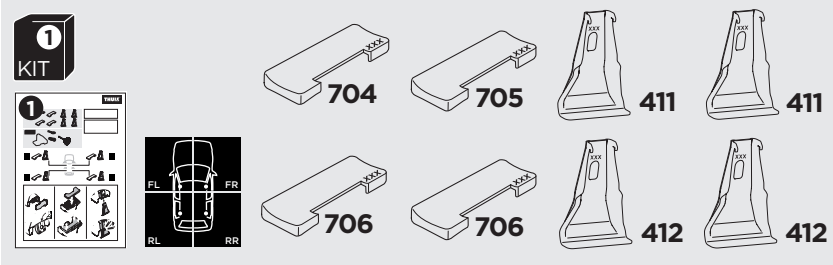

1

Kit 145227

SUZUKI Ertiga, 5-dr MPV, 19-

ISO 11154-E

THULE WingBar Evo	THULE WingBar Edge	THULE WingBar	THULE SquareBar Evo	Evo X (scale)	Edge X (scale)
SUZUKI Ertiga, 5-dr MPV, 19-				44,5	H

THULE ProBar Evo	THULE SlideBar Evo	X (mm/inch)		
SUZUKI Ertiga, 5-dr MPV, 19-		1096 mm / 43 1/8"		

THULE WingBar Evo	THULE WingBar Edge	THULE WingBar	THULE SquareBar Evo	Evo Y (scale)	Edge Y (scale)
SUZUKI Ertiga, 5-dr MPV, 19-				37,0	E

THULE ProBar Evo	THULE SlideBar Evo	Y (mm/inch)		
SUZUKI Ertiga, 5-dr MPV, 19-		1021 mm / 40 1/4"		

	W (mm/inch)	Z (mm/inch)
SUZUKI Ertiga, 5-dr MPV, 19-	700 mm / 27 1/2"	610 mm / 24"