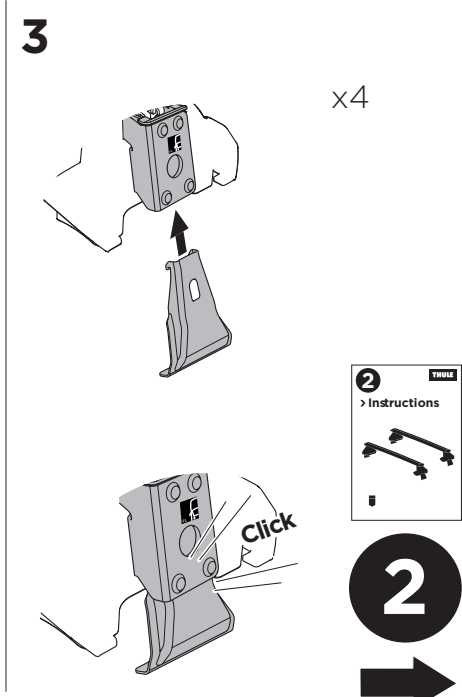

1

Kit 145227

SUZUKI Ertiga, 5-dr MPV, 19-

ISO 11154-E

THULE WingBar Evo	THULE WingBar Edge	THULE WingBar	THULE SquareBar Evo	Evo X (scale)	Edge X (scale)
SUZUKI Ertiga, 5-dr MPV, 19-				44,5	H

THULE ProBar Evo	THULE SlideBar Evo	X (mm/inch)		
SUZUKI Ertiga, 5-dr MPV, 19-		1096 mm / 43 1/8"		

THULE WingBar Evo	THULE WingBar Edge	THULE WingBar	THULE SquareBar Evo	Evo Y (scale)	Edge Y (scale)
SUZUKI Ertiga, 5-dr MPV, 19-				37,0	E

THULE ProBar Evo	THULE SlideBar Evo	Y (mm/inch)		
SUZUKI Ertiga, 5-dr MPV, 19-		1021 mm / 40 1/4"		

	W (mm/inch)	Z (mm/inch)
SUZUKI Ertiga, 5-dr MPV, 19-	700 mm / 27 1/2"	610 mm / 24"