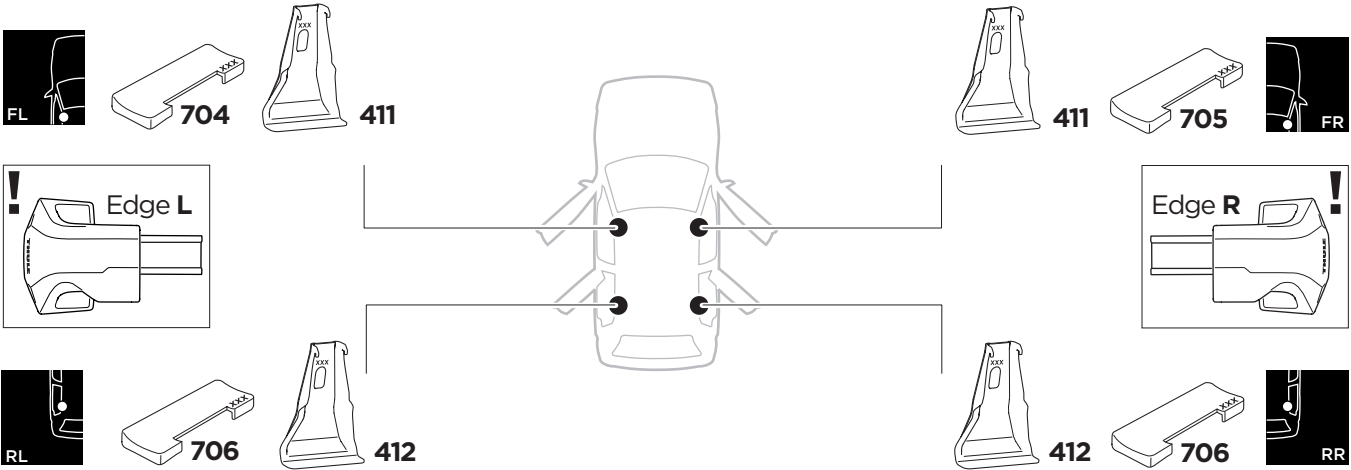

1

Kit 145227

SUZUKI Ertiga, 5-dr MPV, 19-

ISO 11154-E

THULE WingBar Evo	THULE WingBar Edge	THULE WingBar	THULE SquareBar Evo	Evo X (scale)	Edge X (scale)
SUZUKI Ertiga, 5-dr MPV, 19-				44,5	H

THULE ProBar Evo	THULE SlideBar Evo	X (mm/inch)		
SUZUKI Ertiga, 5-dr MPV, 19-		1096 mm / 43 1/8"		

THULE WingBar Evo	THULE WingBar Edge	THULE WingBar	THULE SquareBar Evo	Evo Y (scale)	Edge Y (scale)
SUZUKI Ertiga, 5-dr MPV, 19-				37,0	E

THULE ProBar Evo	THULE SlideBar Evo	Y (mm/inch)		
SUZUKI Ertiga, 5-dr MPV, 19-		1021 mm / 40 1/4"		

	W (mm/inch)	Z (mm/inch)
SUZUKI Ertiga, 5-dr MPV, 19-	700 mm / 27 1/2"	610 mm / 24"