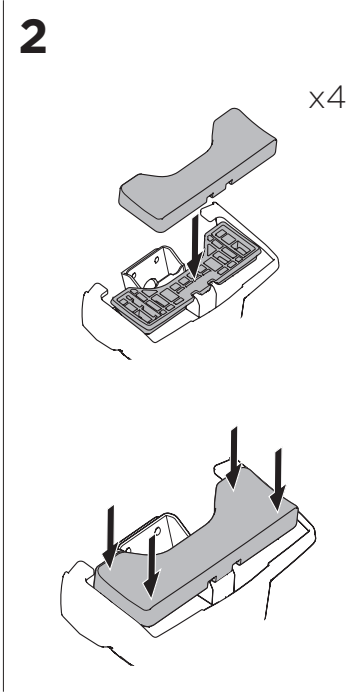

1

Kit 145227

SUZUKI Ertiga, 5-dr MPV, 19-

ISO 11154-E

THULE WingBar Evo	THULE WingBar Edge	THULE WingBar	THULE SquareBar Evo	Evo X (scale)	Edge X (scale)
SUZUKI Ertiga, 5-dr MPV, 19-				44,5	H

THULE ProBar Evo	THULE SlideBar Evo	X (mm/inch)		
SUZUKI Ertiga, 5-dr MPV, 19-		1096 mm / 43 1/8"		

THULE WingBar Evo	THULE WingBar Edge	THULE WingBar	THULE SquareBar Evo	Evo Y (scale)	Edge Y (scale)
SUZUKI Ertiga, 5-dr MPV, 19-				37,0	E

THULE ProBar Evo	THULE SlideBar Evo	Y (mm/inch)		
SUZUKI Ertiga, 5-dr MPV, 19-		1021 mm / 40 1/4"		

	W (mm/inch)	Z (mm/inch)
SUZUKI Ertiga, 5-dr MPV, 19-	700 mm / 27 1/2"	610 mm / 24"