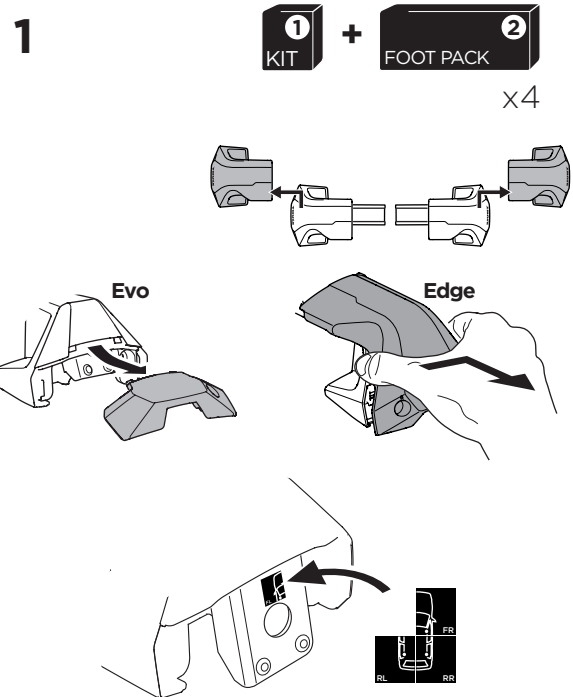

1

Kit 145227

SUZUKI Ertiga, 5-dr MPV, 19-

ISO 11154-E

THULE WingBar Evo	THULE WingBar Edge	THULE WingBar	THULE SquareBar Evo	Evo X (scale)	Edge X (scale)
SUZUKI Ertiga, 5-dr MPV, 19-				44,5	H

THULE ProBar Evo	THULE SlideBar Evo	X (mm/inch)		
SUZUKI Ertiga, 5-dr MPV, 19-		1096 mm / 43 1/8"		

THULE WingBar Evo	THULE WingBar Edge	THULE WingBar	THULE SquareBar Evo	Evo Y (scale)	Edge Y (scale)
SUZUKI Ertiga, 5-dr MPV, 19-				37,0	E

THULE ProBar Evo	THULE SlideBar Evo	Y (mm/inch)		
SUZUKI Ertiga, 5-dr MPV, 19-		1021 mm / 40 1/4"		

	W (mm/inch)	Z (mm/inch)
SUZUKI Ertiga, 5-dr MPV, 19-	700 mm / 27 1/2"	610 mm / 24"