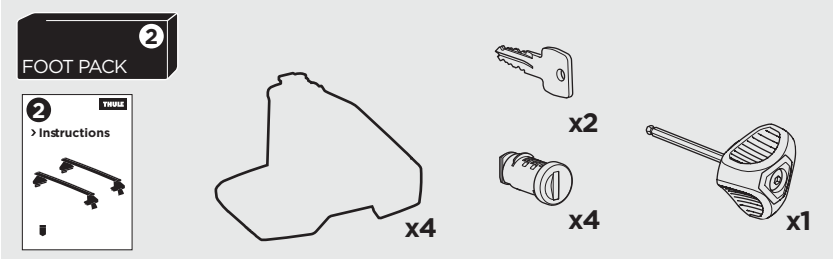

1

Kit 5146

HOLDEN Astra, 5-dr Hatchback, 16-

OPEL Astra, 5-dr Hatchback, 16-

VAUXHALL Astra, 5-dr Hatchback, 16-

ISO 11154-E

 THULE WingBar Evo  THULE WingBar Edge  THULE WingBar  THULE SquareBar	Evo X (scale)	Edge X (scale)
HOLDEN Astra , 5-dr Hatchback, 16-	39	A
OPEL Astra , 5-dr Hatchback, 16-	39	A
VAUXHALL Astra , 5-dr Hatchback, 16-	39	A

 THULE ProBar  THULE SlideBar	X (mm/inch)
HOLDEN Astra , 5-dr Hatchback, 16-	1041 mm / 41"
OPEL Astra , 5-dr Hatchback, 16-	1041 mm / 41"
VAUXHALL Astra , 5-dr Hatchback, 16-	1041 mm / 41"

 THULE WingBar Evo  THULE WingBar Edge  THULE WingBar  THULE SquareBar	Evo Y (scale)	Edge Y (scale)
HOLDEN Astra , 5-dr Hatchback, 16-	34.5	J
OPEL Astra , 5-dr Hatchback, 16-	34.5	J
VAUXHALL Astra , 5-dr Hatchback, 16-	34.5	J