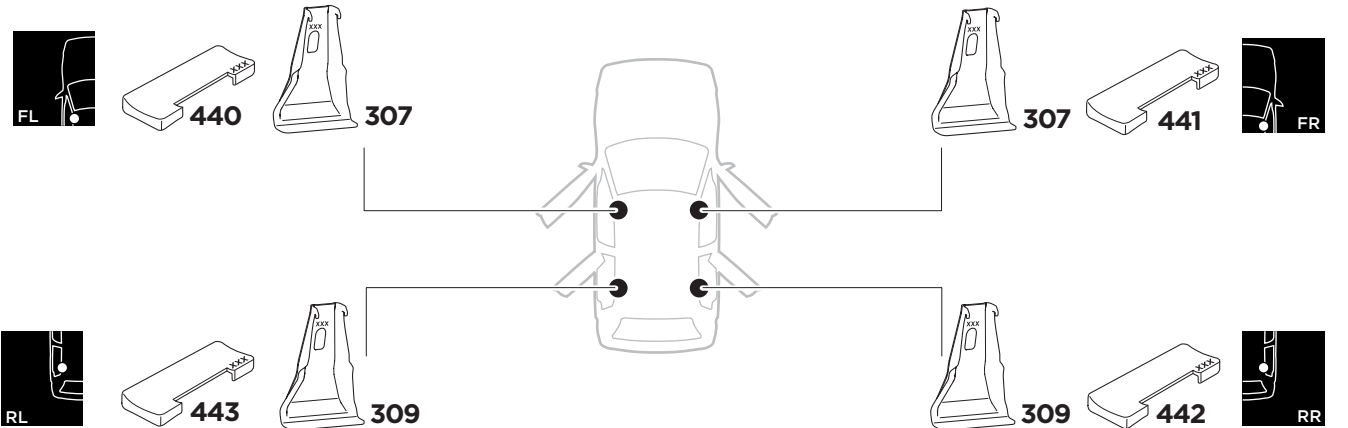

1

Kit 5146

HOLDEN Astra, 5-dr Hatchback, 16-

OPEL Astra, 5-dr Hatchback, 16-

VAUXHALL Astra, 5-dr Hatchback, 16-

ISO 11154-E

 THULE WingBar Evo  THULE WingBar Edge  THULE WingBar  THULE SquareBar	Evo X (scale)	Edge X (scale)
HOLDEN Astra , 5-dr Hatchback, 16-	39	A
OPEL Astra , 5-dr Hatchback, 16-	39	A
VAUXHALL Astra , 5-dr Hatchback, 16-	39	A

 THULE ProBar  THULE SlideBar	X (mm/inch)
HOLDEN Astra , 5-dr Hatchback, 16-	1041 mm / 41"
OPEL Astra , 5-dr Hatchback, 16-	1041 mm / 41"
VAUXHALL Astra , 5-dr Hatchback, 16-	1041 mm / 41"

 THULE WingBar Evo  THULE WingBar Edge  THULE WingBar  THULE SquareBar	Evo Y (scale)	Edge Y (scale)
HOLDEN Astra , 5-dr Hatchback, 16-	34.5	J
OPEL Astra , 5-dr Hatchback, 16-	34.5	J
VAUXHALL Astra , 5-dr Hatchback, 16-	34.5	J

 THULE ProBar  THULE SlideBar	Y (mm/inch)
HOLDEN Astra , 5-dr Hatchback, 16-	996 mm / 39 1/4"
OPEL Astra , 5-dr Hatchback, 16-	996 mm / 39 1/4"
VAUXHALL Astra , 5-dr Hatchback, 16-	996 mm / 39 1/4"

	W (mm/inch)	Z (mm/inch)
HOLDEN Astra , 5-dr Hatchback, 16-	725 mm / 28 1/2"	225 mm / 8 7/8"
OPEL Astra , 5-dr Hatchback, 16-	725 mm / 28 1/2"	225 mm / 8 7/8"
VAUXHALL Astra , 5-dr Hatchback, 16-	725 mm / 28 1/2"	225 mm / 8 7/8"