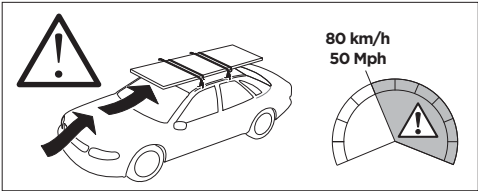

ISO 11154-E