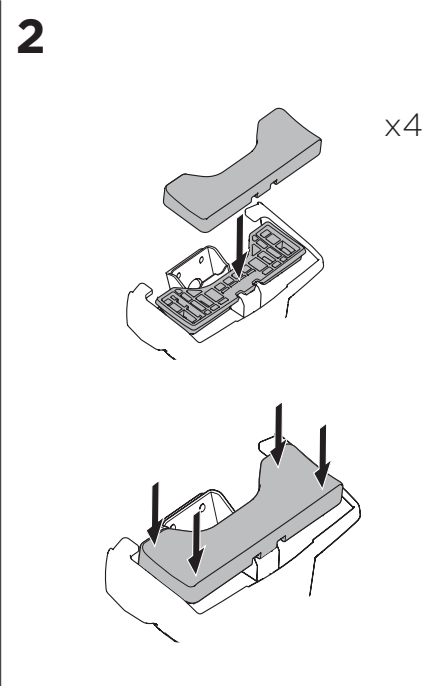

1

Kit 5146

HOLDEN Astra, 5-dr Hatchback, 16-

OPEL Astra, 5-dr Hatchback, 16-

VAUXHALL Astra, 5-dr Hatchback, 16-

ISO 11154-E

THULE WingBar Evo THULE WingBar Edge THULE WingBar THULE SquareBar	Evo X (scale)	Edge X (scale)
HOLDEN Astra, 5-dr Hatchback, 16-	39	A
OPEL Astra, 5-dr Hatchback, 16-	39	A
VAUXHALL Astra, 5-dr Hatchback, 16-	39	A

THULE ProBar THULE SlideBar	X (mm/inch)
HOLDEN Astra, 5-dr Hatchback, 16-	1041 mm / 41"
OPEL Astra, 5-dr Hatchback, 16-	1041 mm / 41"
VAUXHALL Astra, 5-dr Hatchback, 16-	1041 mm / 41"

THULE WingBar Evo THULE WingBar Edge THULE WingBar THULE SquareBar	Evo Y (scale)	Edge Y (scale)
HOLDEN Astra, 5-dr Hatchback, 16-	34.5	J
OPEL Astra, 5-dr Hatchback, 16-	34.5	J
VAUXHALL Astra, 5-dr Hatchback, 16-	34.5	J

THULE ProBar THULE SlideBar	Y (mm/inch)
HOLDEN Astra, 5-dr Hatchback, 16-	996 mm / 39 1/4"
OPEL Astra, 5-dr Hatchback, 16-	996 mm / 39 1/4"
VAUXHALL Astra, 5-dr Hatchback, 16-	996 mm / 39 1/4"

	W (mm/inch)	Z (mm/inch)
HOLDEN Astra, 5-dr Hatchback, 16-	725 mm / 28 1/2"	225 mm / 8 7/8"
OPEL Astra, 5-dr Hatchback, 16-	725 mm / 28 1/2"	225 mm / 8 7/8"
VAUXHALL Astra, 5-dr Hatchback, 16-	725 mm / 28 1/2"	225 mm / 8 7/8"