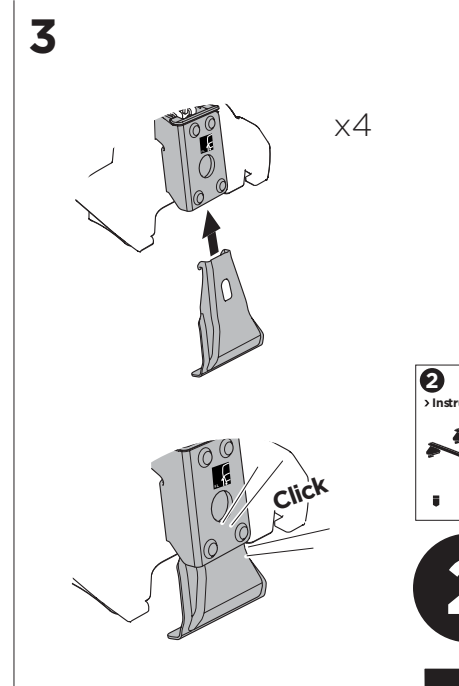

1

Kit 5146

HOLDEN Astra, 5-dr Hatchback, 16-

OPEL Astra, 5-dr Hatchback, 16-

VAUXHALL Astra, 5-dr Hatchback, 16-

ISO 11154-E

THULE WingBar Evo THULE WingBar Edge THULE WingBar THULE SquareBar	Evo X (scale)	Edge X (scale)
HOLDEN Astra, 5-dr Hatchback, 16-	39	A
OPEL Astra, 5-dr Hatchback, 16-	39	A
VAUXHALL Astra, 5-dr Hatchback, 16-	39	A

THULE ProBar THULE SlideBar	X (mm/inch)
HOLDEN Astra, 5-dr Hatchback, 16-	1041 mm / 41"
OPEL Astra, 5-dr Hatchback, 16-	1041 mm / 41"
VAUXHALL Astra, 5-dr Hatchback, 16-	1041 mm / 41"

THULE WingBar Evo THULE WingBar Edge THULE WingBar THULE SquareBar	Evo Y (scale)	Edge Y (scale)
HOLDEN Astra, 5-dr Hatchback, 16-	34.5	J
OPEL Astra, 5-dr Hatchback, 16-	34.5	J
VAUXHALL Astra, 5-dr Hatchback, 16-	34.5	J

THULE ProBar THULE SlideBar	Y (mm/inch)
HOLDEN Astra, 5-dr Hatchback, 16-	996 mm / 39 1/4"
OPEL Astra, 5-dr Hatchback, 16-	996 mm / 39 1/4"
VAUXHALL Astra, 5-dr Hatchback, 16-	996 mm / 39 1/4"

	W (mm/inch)	Z (mm/inch)
HOLDEN Astra, 5-dr Hatchback, 16-	725 mm / 28 1/2"	225 mm / 8 7/8"
OPEL Astra, 5-dr Hatchback, 16-	725 mm / 28 1/2"	225 mm / 8 7/8"
VAUXHALL Astra, 5-dr Hatchback, 16-	725 mm / 28 1/2"	225 mm / 8 7/8"