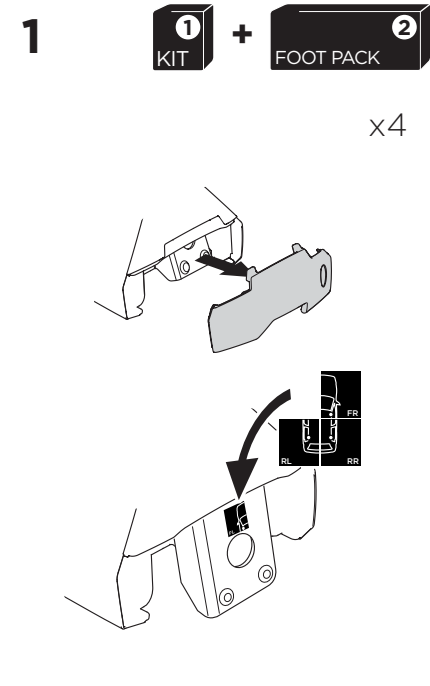

1

Kit 5146

HOLDEN Astra, 5-dr Hatchback, 16-

OPEL Astra, 5-dr Hatchback, 16-

VAUXHALL Astra, 5-dr Hatchback, 16-

ISO 11154-E

THULE WingBar Evo THULE WingBar Edge THULE WingBar THULE SquareBar	Evo X (scale)	Edge X (scale)
HOLDEN Astra, 5-dr Hatchback, 16-	39	A
OPEL Astra, 5-dr Hatchback, 16-	39	A
VAUXHALL Astra, 5-dr Hatchback, 16-	39	A

THULE ProBar THULE SlideBar	X (mm/inch)
HOLDEN Astra, 5-dr Hatchback, 16-	1041 mm / 41"
OPEL Astra, 5-dr Hatchback, 16-	1041 mm / 41"
VAUXHALL Astra, 5-dr Hatchback, 16-	1041 mm / 41"

THULE WingBar Evo THULE WingBar Edge THULE WingBar THULE SquareBar	Evo Y (scale)	Edge Y (scale)
HOLDEN Astra, 5-dr Hatchback, 16-	34.5	J
OPEL Astra, 5-dr Hatchback, 16-	34.5	J
VAUXHALL Astra, 5-dr Hatchback, 16-	34.5	J

THULE ProBar THULE SlideBar	Y (mm/inch)
HOLDEN Astra, 5-dr Hatchback, 16-	996 mm / 39 1/4"
OPEL Astra, 5-dr Hatchback, 16-	996 mm / 39 1/4"
VAUXHALL Astra, 5-dr Hatchback, 16-	996 mm / 39 1/4"

	W (mm/inch)	Z (mm/inch)
HOLDEN Astra, 5-dr Hatchback, 16-	725 mm / 28 1/2"	225 mm / 8 7/8"
OPEL Astra, 5-dr Hatchback, 16-	725 mm / 28 1/2"	225 mm / 8 7/8"
VAUXHALL Astra, 5-dr Hatchback, 16-	725 mm / 28 1/2"	225 mm / 8 7/8"