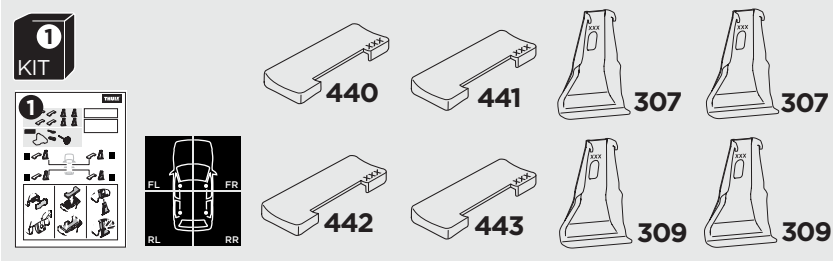

1

Kit 5146

HOLDEN Astra, 5-dr Hatchback, 16-

OPEL Astra, 5-dr Hatchback, 16-

VAUXHALL Astra, 5-dr Hatchback, 16-

ISO 11154-E

 THULE WingBar Evo  THULE WingBar Edge  THULE WingBar  THULE SquareBar	Evo X (scale)	Edge X (scale)
HOLDEN Astra , 5-dr Hatchback, 16-	39	A
OPEL Astra , 5-dr Hatchback, 16-	39	A
VAUXHALL Astra , 5-dr Hatchback, 16-	39	A

 THULE ProBar  THULE SlideBar	X (mm/inch)
HOLDEN Astra , 5-dr Hatchback, 16-	1041 mm / 41"
OPEL Astra , 5-dr Hatchback, 16-	1041 mm / 41"
VAUXHALL Astra , 5-dr Hatchback, 16-	1041 mm / 41"

 THULE WingBar Evo  THULE WingBar Edge  THULE WingBar  THULE SquareBar	Evo Y (scale)	Edge Y (scale)
HOLDEN Astra , 5-dr Hatchback, 16-	34.5	J
OPEL Astra , 5-dr Hatchback, 16-	34.5	J
VAUXHALL Astra , 5-dr Hatchback, 16-	34.5	J

 THULE ProBar  THULE SlideBar	Y (mm/inch)
HOLDEN Astra , 5-dr Hatchback, 16-	996 mm / 39 1/4"
OPEL Astra , 5-dr Hatchback, 16-	996 mm / 39 1/4"
VAUXHALL Astra , 5-dr Hatchback, 16-	996 mm / 39 1/4"

	W (mm/inch)	Z (mm/inch)
HOLDEN Astra , 5-dr Hatchback, 16-	725 mm / 28 1/2"	225 mm / 8 7/8"
OPEL Astra , 5-dr Hatchback, 16-	725 mm / 28 1/2"	225 mm / 8 7/8"
VAUXHALL Astra , 5-dr Hatchback, 16-	725 mm / 28 1/2"	225 mm / 8 7/8"