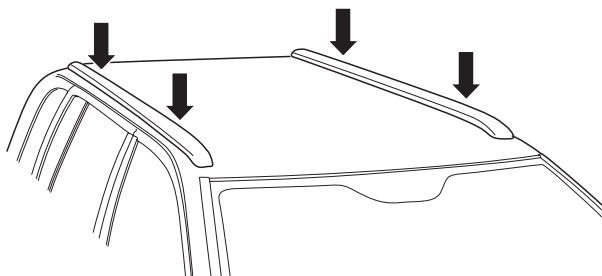

1

Kit 187018

FORD Galaxy, 5-dr MPV, 06-10
 FORD Focus II, 5-dr Estate, 04-09

This kit is only for vehicles with T-Profile.

1

2

Bring your life
 thule.com

3