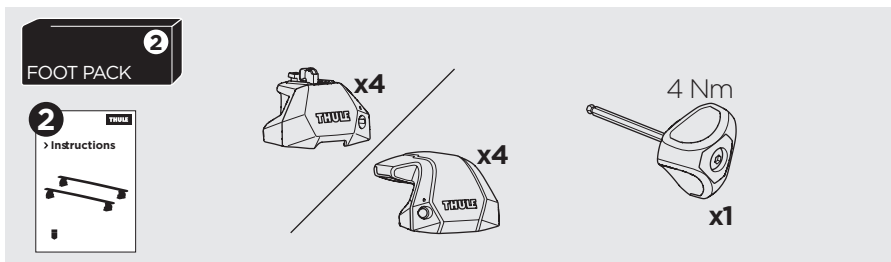

1

Kit 187018

FORD Galaxy, 5-dr MPV, 06-10
 FORD Focus II, 5-dr Estate, 04-09

This kit is only for vehicles with T-Profile.

1

2

Bring your life
 thule.com

3