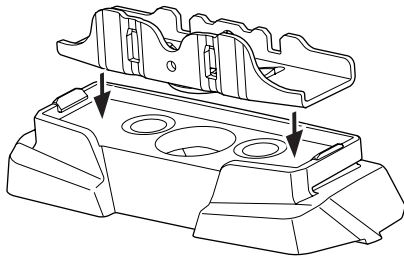

1

Kit 187018

FORD Galaxy, 5-dr MPV, 06-10
 FORD Focus II, 5-dr Estate, 04-09

This kit is only for vehicles with T-Profile.

1

2

Bring your life
 thule.com

3