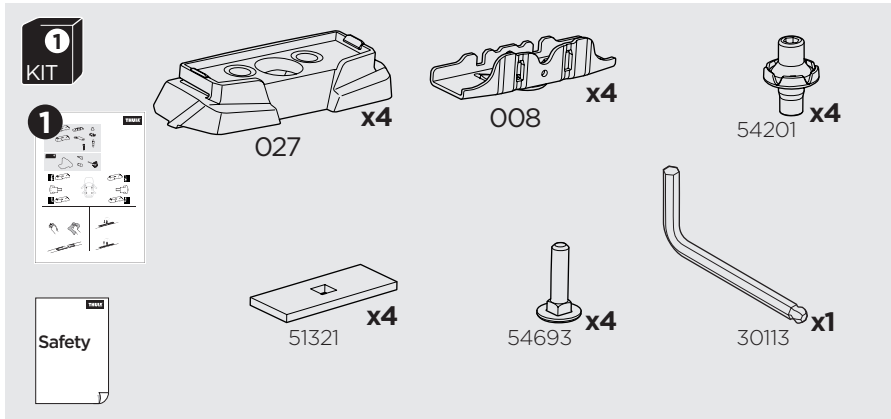

1

Kit 187018

FORD Galaxy, 5-dr MPV, 06-10
 FORD Focus II, 5-dr Estate, 04-09

This kit is only for vehicles with T-Profile.

1

2

Bring your life
 thule.com

3