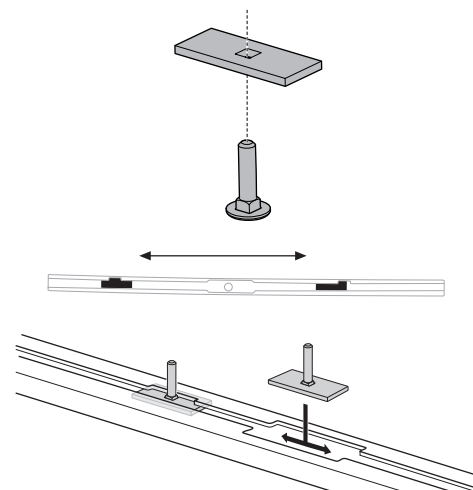

1

Kit 187018

FORD Galaxy, 5-dr MPV, 06-10
 FORD Focus II, 5-dr Estate, 04-09

This kit is only for vehicles with T-Profile.

1

2

Bring your life
 thule.com

3