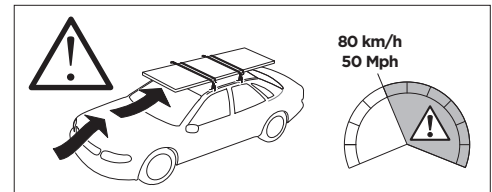

1

Kit 187018

FORD Galaxy, 5-dr MPV, 06-10
 FORD Focus II, 5-dr Estate, 04-09

This kit is only for vehicles with T-Profile.

1

2

Bring your life
 thule.com

3