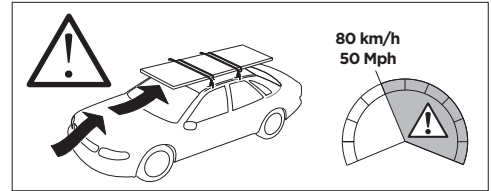

ISO 11154-E