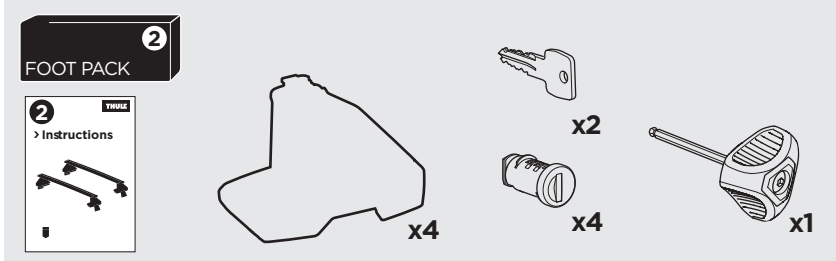

1

Kit 5138 SEAT LEÓN, 5-dr Hatchback, 05-12

ISO 11154-E