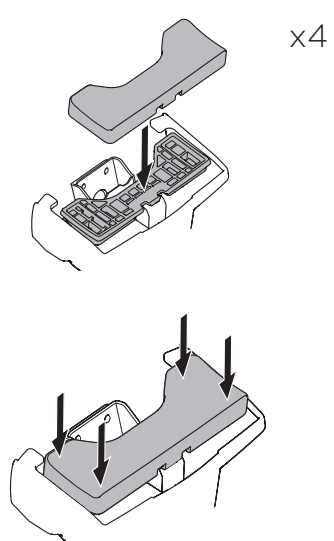

1

Kit 5138 SEAT LEÓN, 5-dr Hatchback, 05-12

ISO 11154-E

1 KIT + FOOT PACK 2

2

3