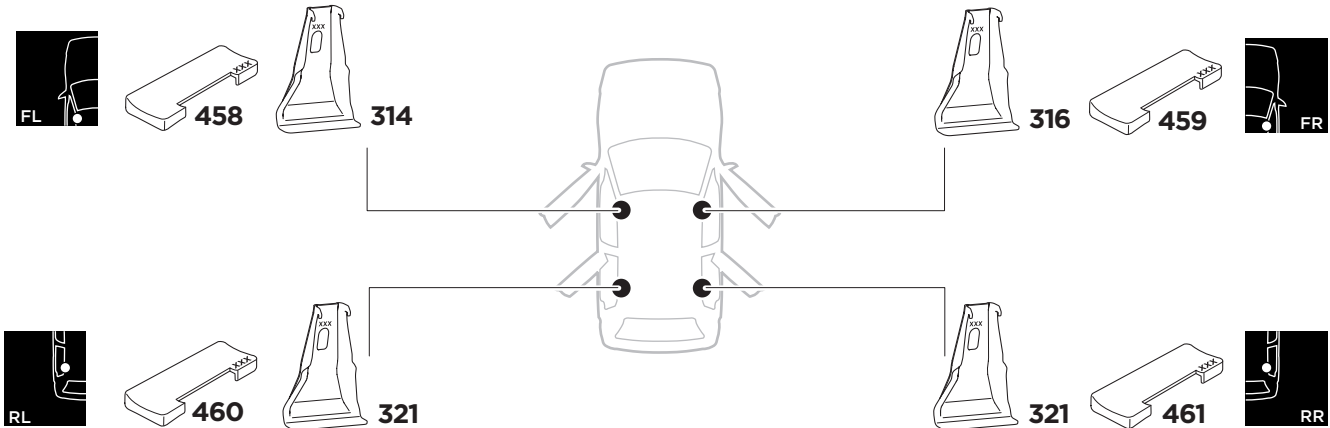

1

Kit 5138 SEAT LEÓN, 5-dr Hatchback, 05-12

ISO 11154-E