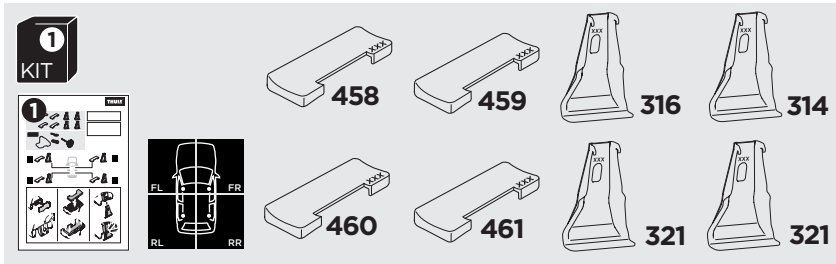

1

Kit 5138 SEAT LEÓN, 5-dr Hatchback, 05-12

ISO 11154-E