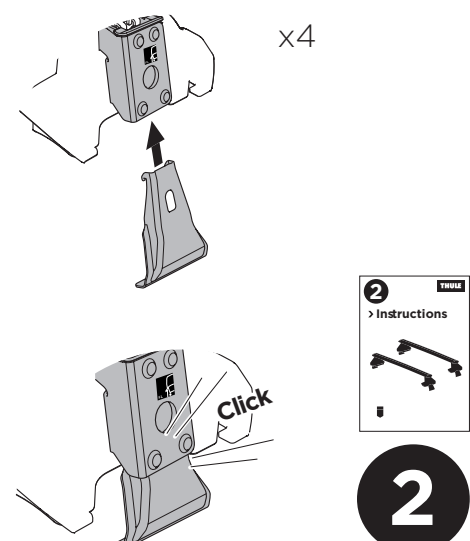

1

Kit 5138 SEAT LEÓN, 5-dr Hatchback, 05-12

ISO 11154-E

1 KIT + FOOT PACK 2

2

3