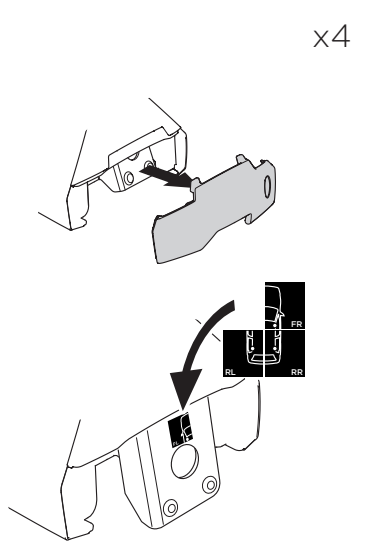

1 KIT + FOOT PACK 2