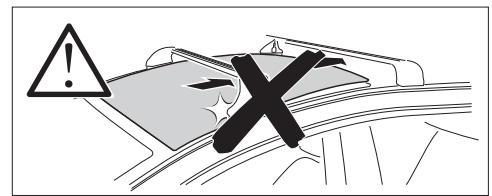

1

Kit 186144

JEEP Compass, 5-dr SUV, 11-16

ISO 11154-E

This kit is only for vehicles with flush railing.

1 KIT

045 x4   114 x2   115 x2   54201 x4

047 x4   018 x2   019 x2   50435 x8

52376 x1

i2 = Max: 75 kg / 165 lbs

Max 130 km/h / 80 Mph

80 km/h / 50 Mph

2 FOOT PACK

4 Nm

x4

x4

x1