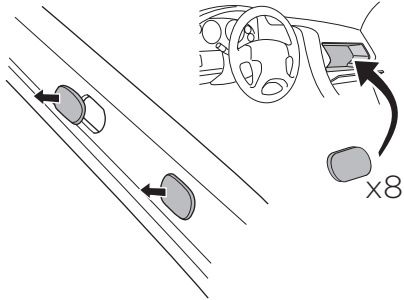

1

Kit 186144

JEEP Compass, 5-dr SUV, 11-16

ISO 11154-E

This kit is only for vehicles with flush railing.

1 KIT

045 x4 114 x2 115 x2 54201 x4

047 x4 018 x2 019 x2 50435 x8

x1

1
KIT

1

2

3

4

1
KIT

2
FOOT PACK