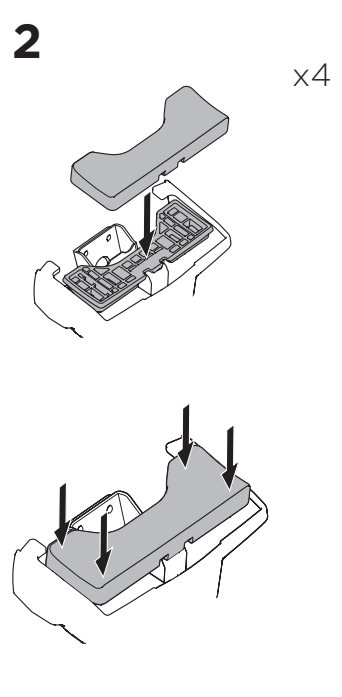

1

Kit 145368

CHEVROLET Colorado, 4-dr Pickup, 23-
GMC Canyon, 4-dr Pickup, 23-

ISO 11154-E

5563370001

Bring your life
thule.com

THULE WingBar Evo	THULE WingBar Edge	THULE WingBar	THULE SquareBar Evo	Evo X (scale)	Edge X (scale)
CHEVROLET Colorado, 4-dr Pickup, 23-				41	0
GMC Canyon, 4-dr Pickup, 23-				41	0

THULE ProBar Evo	THULE SlideBar Evo	X (mm/inch)
CHEVROLET Colorado, 4-dr Pickup, 23-		1061 mm / 41 3/4"
GMC Canyon, 4-dr Pickup, 23-		1061 mm / 41 3/4"

THULE WingBar Evo	THULE WingBar Edge	THULE WingBar	THULE SquareBar Evo	Evo Y (scale)	Edge Y (scale)
CHEVROLET Colorado, 4-dr Pickup, 23-				40	Q
GMC Canyon, 4-dr Pickup, 23-				40	Q

THULE ProBar Evo	THULE SlideBar Evo	Y (mm/inch)
CHEVROLET Colorado, 4-dr Pickup, 23-		1051 mm / 41 3/8"
GMC Canyon, 4-dr Pickup, 23-		1051 mm / 41 3/8"

	W (mm/inch)	Z (mm/inch)
CHEVROLET Colorado, 4-dr Pickup, 23-	700 mm / 27 1/2"	285 mm / 11 1/4"
GMC Canyon, 4-dr Pickup, 23-	700 mm / 27 1/2"	285 mm / 11 1/4"