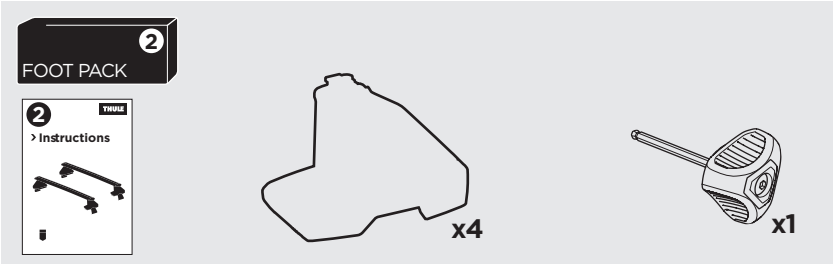

1

Kit 145368

CHEVROLET Colorado, 4-dr Pickup, 23-
GMC Canyon, 4-dr Pickup, 23-

ISO 11154-E

5563370001

Bring your life
thule.com

THULE WingBar Evo	THULE WingBar Edge	THULE WingBar	THULE SquareBar Evo	Evo X (scale)	Edge X (scale)
CHEVROLET Colorado, 4-dr Pickup, 23-				41	0
GMC Canyon, 4-dr Pickup, 23-				41	0

THULE ProBar Evo	THULE SlideBar Evo	X (mm/inch)
CHEVROLET Colorado, 4-dr Pickup, 23-		1061 mm / 41 3/4"
GMC Canyon, 4-dr Pickup, 23-		1061 mm / 41 3/4"

THULE WingBar Evo	THULE WingBar Edge	THULE WingBar	THULE SquareBar Evo	Evo Y (scale)	Edge Y (scale)
CHEVROLET Colorado, 4-dr Pickup, 23-				40	Q
GMC Canyon, 4-dr Pickup, 23-				40	Q

THULE ProBar Evo	THULE SlideBar Evo	Y (mm/inch)
CHEVROLET Colorado, 4-dr Pickup, 23-		1051 mm / 41 3/8"
GMC Canyon, 4-dr Pickup, 23-		1051 mm / 41 3/8"

	W (mm/inch)	Z (mm/inch)
CHEVROLET Colorado, 4-dr Pickup, 23-	700 mm / 27 1/2"	285 mm / 11 1/4"
GMC Canyon, 4-dr Pickup, 23-	700 mm / 27 1/2"	285 mm / 11 1/4"