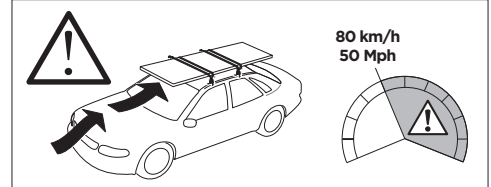

1

Kit 145368

CHEVROLET Colorado, 4-dr Pickup, 23-
GMC Canyon, 4-dr Pickup, 23-

ISO 11154-E

5563370001

Bring your life
thule.com

THULE WingBar Evo	THULE WingBar Edge	THULE WingBar	THULE SquareBar Evo	Evo X (scale)	Edge X (scale)
CHEVROLET Colorado, 4-dr Pickup, 23-				41	0
GMC Canyon, 4-dr Pickup, 23-				41	0

THULE ProBar Evo	THULE SlideBar Evo	X (mm/inch)
CHEVROLET Colorado, 4-dr Pickup, 23-		1061 mm / 41 3/4"
GMC Canyon, 4-dr Pickup, 23-		1061 mm / 41 3/4"

THULE WingBar Evo	THULE WingBar Edge	THULE WingBar	THULE SquareBar Evo	Evo Y (scale)	Edge Y (scale)
CHEVROLET Colorado, 4-dr Pickup, 23-				40	Q
GMC Canyon, 4-dr Pickup, 23-				40	Q

THULE ProBar Evo	THULE SlideBar Evo	Y (mm/inch)
CHEVROLET Colorado, 4-dr Pickup, 23-		1051 mm / 41 3/8"
GMC Canyon, 4-dr Pickup, 23-		1051 mm / 41 3/8"

	W (mm/inch)	Z (mm/inch)
CHEVROLET Colorado, 4-dr Pickup, 23-	700 mm / 27 1/2"	285 mm / 11 1/4"
GMC Canyon, 4-dr Pickup, 23-	700 mm / 27 1/2"	285 mm / 11 1/4"