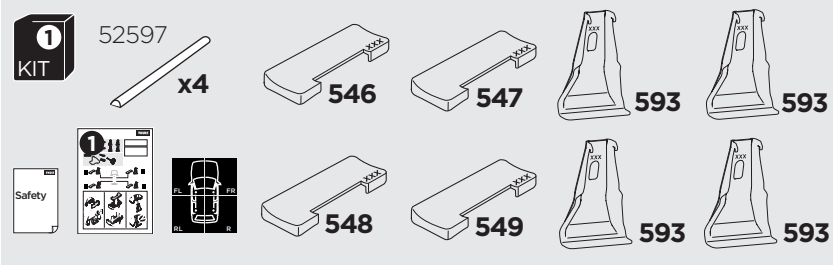

1

Kit 145368

CHEVROLET Colorado, 4-dr Pickup, 23-
GMC Canyon, 4-dr Pickup, 23-

ISO 11154-E

5563370001

Bring your life
thule.com

THULE WingBar Evo	THULE WingBar Edge	THULE WingBar	THULE SquareBar Evo	Evo X (scale)	Edge X (scale)
CHEVROLET Colorado, 4-dr Pickup, 23-				41	0
GMC Canyon, 4-dr Pickup, 23-				41	0

THULE ProBar Evo	THULE SlideBar Evo	X (mm/inch)
CHEVROLET Colorado, 4-dr Pickup, 23-		1061 mm / 41 3/4"
GMC Canyon, 4-dr Pickup, 23-		1061 mm / 41 3/4"

THULE WingBar Evo	THULE WingBar Edge	THULE WingBar	THULE SquareBar Evo	Evo Y (scale)	Edge Y (scale)
CHEVROLET Colorado, 4-dr Pickup, 23-				40	Q
GMC Canyon, 4-dr Pickup, 23-				40	Q

THULE ProBar Evo	THULE SlideBar Evo	Y (mm/inch)
CHEVROLET Colorado, 4-dr Pickup, 23-		1051 mm / 41 3/8"
GMC Canyon, 4-dr Pickup, 23-		1051 mm / 41 3/8"

	W (mm/inch)	Z (mm/inch)
CHEVROLET Colorado, 4-dr Pickup, 23-	700 mm / 27 1/2"	285 mm / 11 1/4"
GMC Canyon, 4-dr Pickup, 23-	700 mm / 27 1/2"	285 mm / 11 1/4"