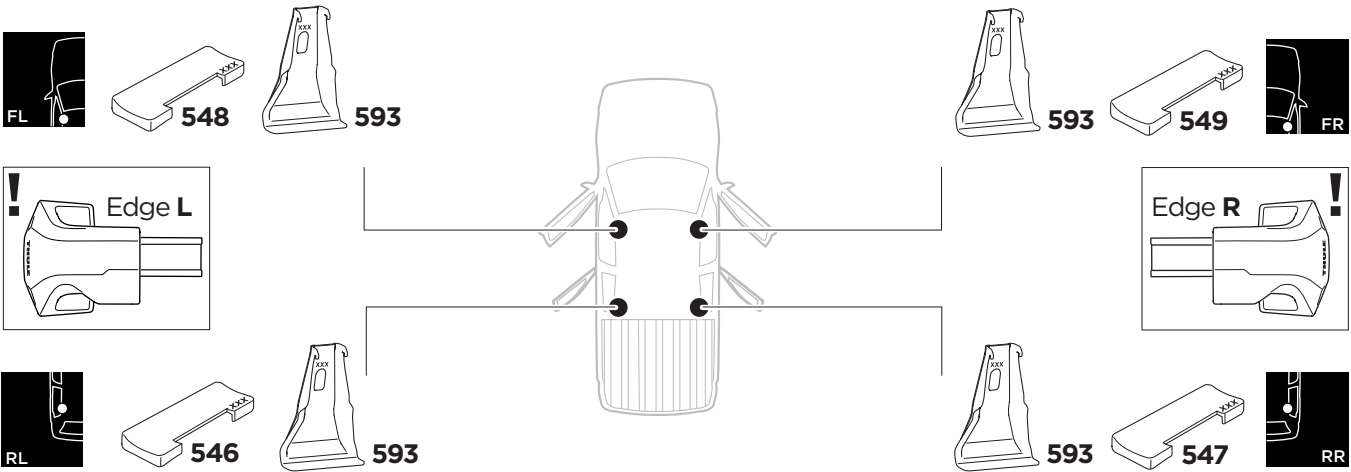

1

Kit 145368

CHEVROLET Colorado, 4-dr Pickup, 23-
GMC Canyon, 4-dr Pickup, 23-

ISO 11154-E

5563370001

Bring your life
thule.com

THULE WingBar Evo	THULE WingBar Edge	THULE WingBar	THULE SquareBar Evo	Evo X (scale)	Edge X (scale)
CHEVROLET Colorado, 4-dr Pickup, 23-				41	0
GMC Canyon, 4-dr Pickup, 23-				41	0

THULE ProBar Evo	THULE SlideBar Evo	X (mm/inch)
CHEVROLET Colorado, 4-dr Pickup, 23-		1061 mm / 41 3/4"
GMC Canyon, 4-dr Pickup, 23-		1061 mm / 41 3/4"

THULE WingBar Evo	THULE WingBar Edge	THULE WingBar	THULE SquareBar Evo	Evo Y (scale)	Edge Y (scale)
CHEVROLET Colorado, 4-dr Pickup, 23-				40	Q
GMC Canyon, 4-dr Pickup, 23-				40	Q

THULE ProBar Evo	THULE SlideBar Evo	Y (mm/inch)
CHEVROLET Colorado, 4-dr Pickup, 23-		1051 mm / 41 3/8"
GMC Canyon, 4-dr Pickup, 23-		1051 mm / 41 3/8"

	W (mm/inch)	Z (mm/inch)
CHEVROLET Colorado, 4-dr Pickup, 23-	700 mm / 27 1/2"	285 mm / 11 1/4"
GMC Canyon, 4-dr Pickup, 23-	700 mm / 27 1/2"	285 mm / 11 1/4"