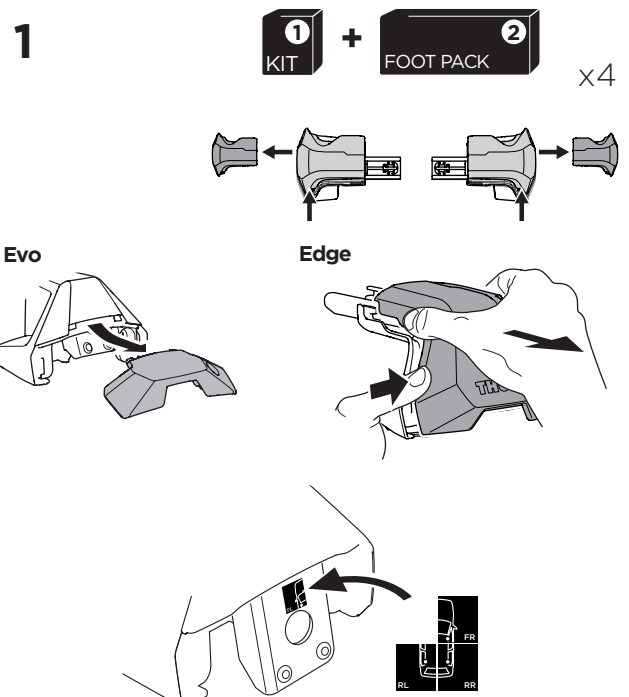

1

Kit 145368

CHEVROLET Colorado, 4-dr Pickup, 23-
GMC Canyon, 4-dr Pickup, 23-

ISO 11154-E

5563370001

Bring your life
thule.com

THULE WingBar Evo	THULE WingBar Edge	THULE WingBar	THULE SquareBar Evo	Evo X (scale)	Edge X (scale)
CHEVROLET Colorado, 4-dr Pickup, 23-				41	0
GMC Canyon, 4-dr Pickup, 23-				41	0

THULE ProBar Evo	THULE SlideBar Evo	X (mm/inch)
CHEVROLET Colorado, 4-dr Pickup, 23-		1061 mm / 41 3/4"
GMC Canyon, 4-dr Pickup, 23-		1061 mm / 41 3/4"

THULE WingBar Evo	THULE WingBar Edge	THULE WingBar	THULE SquareBar Evo	Evo Y (scale)	Edge Y (scale)
CHEVROLET Colorado, 4-dr Pickup, 23-				40	Q
GMC Canyon, 4-dr Pickup, 23-				40	Q

THULE ProBar Evo	THULE SlideBar Evo	Y (mm/inch)
CHEVROLET Colorado, 4-dr Pickup, 23-		1051 mm / 41 3/8"
GMC Canyon, 4-dr Pickup, 23-		1051 mm / 41 3/8"

	W (mm/inch)	Z (mm/inch)
CHEVROLET Colorado, 4-dr Pickup, 23-	700 mm / 27 1/2"	285 mm / 11 1/4"
GMC Canyon, 4-dr Pickup, 23-	700 mm / 27 1/2"	285 mm / 11 1/4"