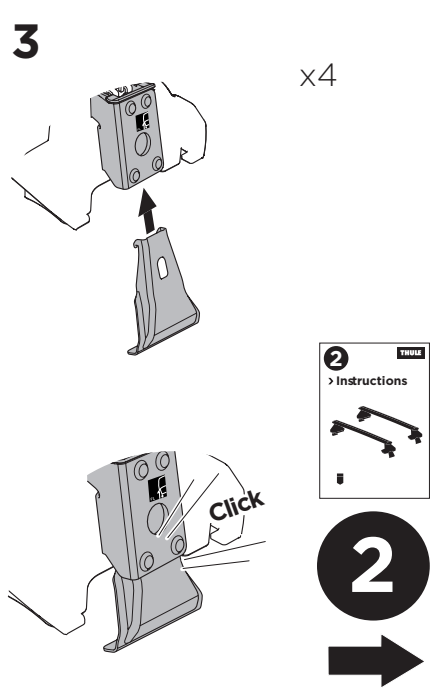

1

Kit 145368

CHEVROLET Colorado, 4-dr Pickup, 23-
GMC Canyon, 4-dr Pickup, 23-

ISO 11154-E

5563370001

Bring your life
thule.com

THULE WingBar Evo	THULE WingBar Edge	THULE WingBar	THULE SquareBar Evo	Evo X (scale)	Edge X (scale)
CHEVROLET Colorado, 4-dr Pickup, 23-				41	0
GMC Canyon, 4-dr Pickup, 23-				41	0

THULE ProBar Evo	THULE SlideBar Evo	X (mm/inch)
CHEVROLET Colorado, 4-dr Pickup, 23-		1061 mm / 41 3/4"
GMC Canyon, 4-dr Pickup, 23-		1061 mm / 41 3/4"

THULE WingBar Evo	THULE WingBar Edge	THULE WingBar	THULE SquareBar Evo	Evo Y (scale)	Edge Y (scale)
CHEVROLET Colorado, 4-dr Pickup, 23-				40	Q
GMC Canyon, 4-dr Pickup, 23-				40	Q

THULE ProBar Evo	THULE SlideBar Evo	Y (mm/inch)
CHEVROLET Colorado, 4-dr Pickup, 23-		1051 mm / 41 3/8"
GMC Canyon, 4-dr Pickup, 23-		1051 mm / 41 3/8"

	W (mm/inch)	Z (mm/inch)
CHEVROLET Colorado, 4-dr Pickup, 23-	700 mm / 27 1/2"	285 mm / 11 1/4"
GMC Canyon, 4-dr Pickup, 23-	700 mm / 27 1/2"	285 mm / 11 1/4"