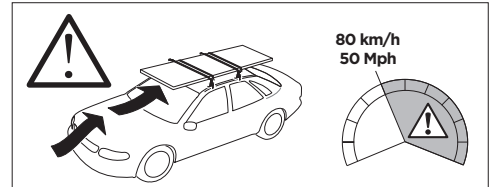

1

Kit 145365

RENAULT Austral, 5-dr SUV, 23-

ISO 11154-E

Bring your life
thule.com