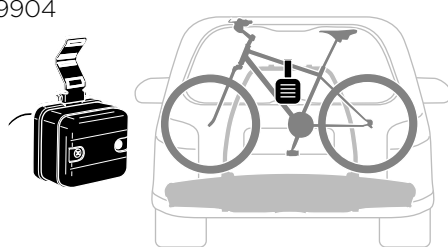

Thule 3rd Brake Light 13pin

9904