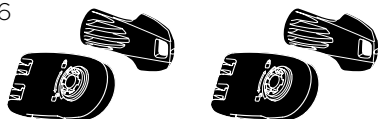

Thule Wheel Strap Locks

986