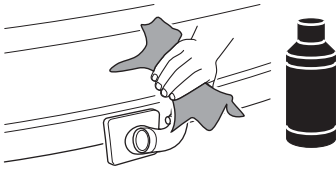

Not ok

Your Key-Number

22-80 mm

D.1

Aluminium
or GGG40

Carbon Frame

Thule Carbon Frame Protector

984