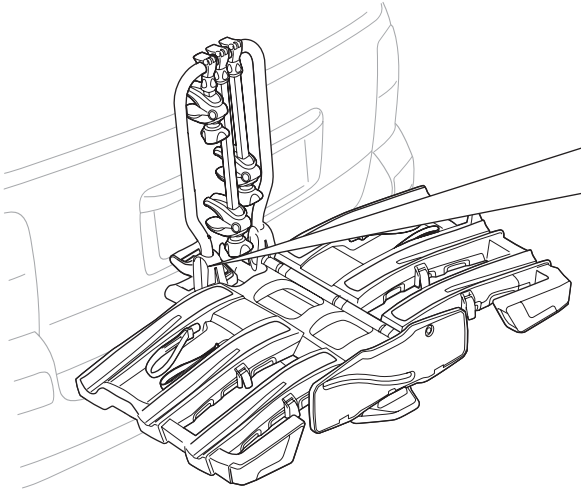

CITY CRASH

Complies with ISO norm

Thule EasyFold XT F 3

966500

x1

FIX4BIKE Tow bar

Not ok

Your Key-Number

1

2

3

4

5

B

i

i