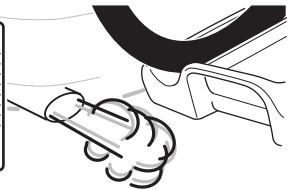

D.1

Aluminium
or GGG40