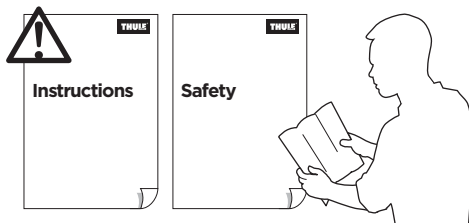

CITY CRASH

Complies with ISO norm