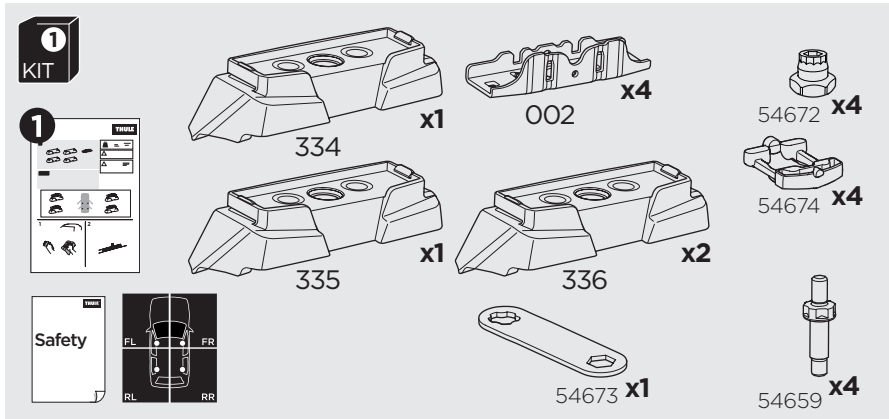

1

Kit 187167

SUBARU Forester, 5-dr SUV, 13-18

This kit is only for vehicles with fixpoint mounting.

3

4

5

6