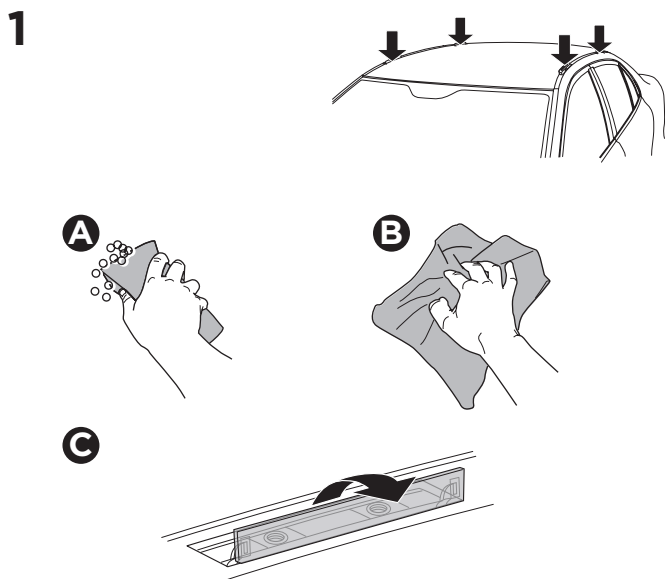

1

Kit 187167

SUBARU Forester, 5-dr SUV, 13-18

This kit is only for vehicles with fixpoint mounting.

3

4

5

6