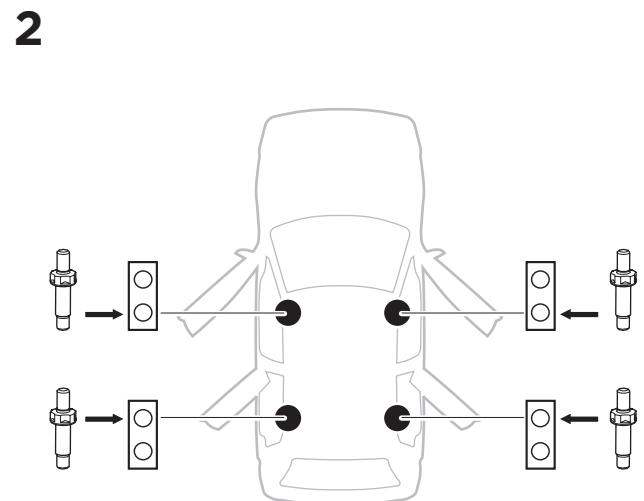

1

Kit 187167

SUBARU Forester, 5-dr SUV, 13-18

This kit is only for vehicles with fixpoint mounting.

3

4

5

6