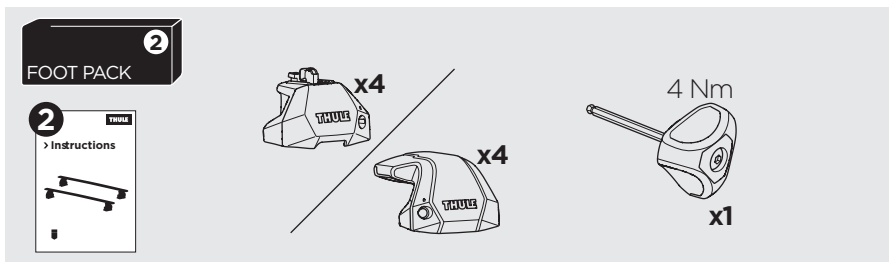

1

Kit 187167

SUBARU Forester, 5-dr SUV, 13-18

This kit is only for vehicles with fixpoint mounting.

3

4

5

6