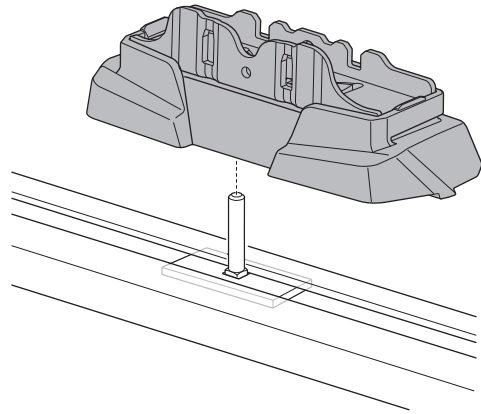

## Kit 187124

PORSCHE Cayenne, 5-dr SUV, 02-09  
VOLKSWAGEN Touareg, 5-dr SUV, 02-09

ISO 11154-E

This kit is only for vehicles with T-Profile.

1

2

3

4