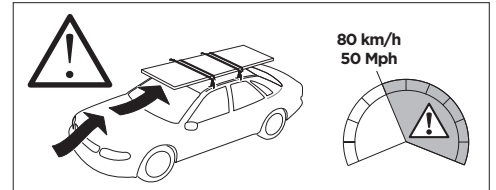

## Kit 187124

PORSCHE Cayenne, 5-dr SUV, 02-09  
VOLKSWAGEN Touareg, 5-dr SUV, 02-09

ISO 11154-E

This kit is only for vehicles with T-Profile.

1

2

3

4