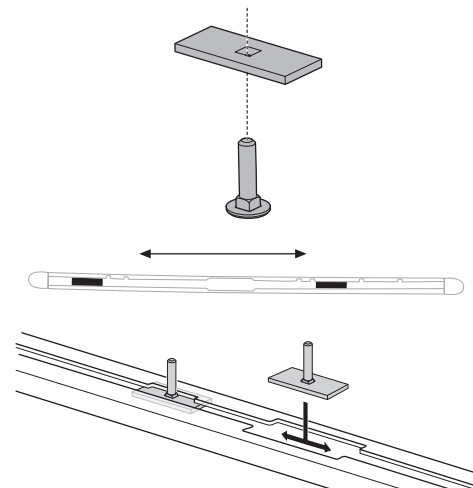

## Kit 187124

PORSCHE Cayenne, 5-dr SUV, 02-09  
VOLKSWAGEN Touareg, 5-dr SUV, 02-09

ISO 11154-E

This kit is only for vehicles with T-Profile.

1

2

3

4