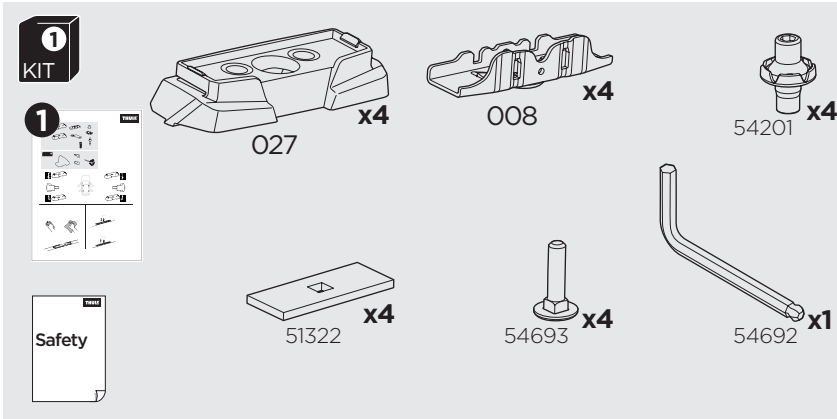

## Kit 187124

PORSCHE Cayenne, 5-dr SUV, 02-09  
VOLKSWAGEN Touareg, 5-dr SUV, 02-09

ISO 11154-E

This kit is only for vehicles with T-Profile.

1

2

3

4