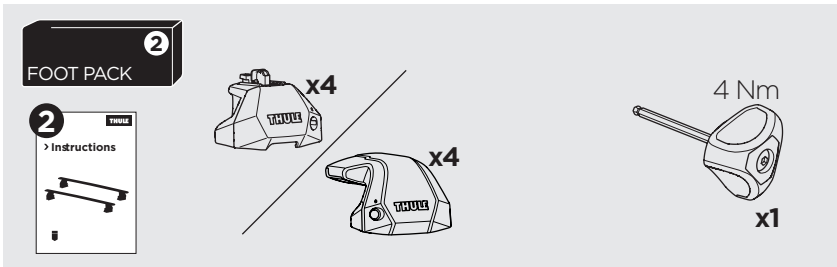

## Kit 187124

PORSCHE Cayenne, 5-dr SUV, 02-09  
VOLKSWAGEN Touareg, 5-dr SUV, 02-09

ISO 11154-E

This kit is only for vehicles with T-Profile.

1

2

3

4