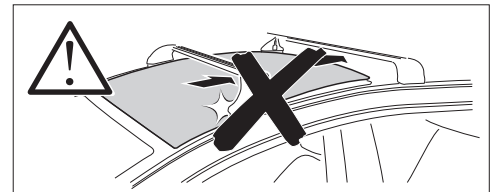

## Kit 187124

PORSCHE Cayenne, 5-dr SUV, 02-09  
VOLKSWAGEN Touareg, 5-dr SUV, 02-09

ISO 11154-E

This kit is only for vehicles with T-Profile.

1

2

3

4