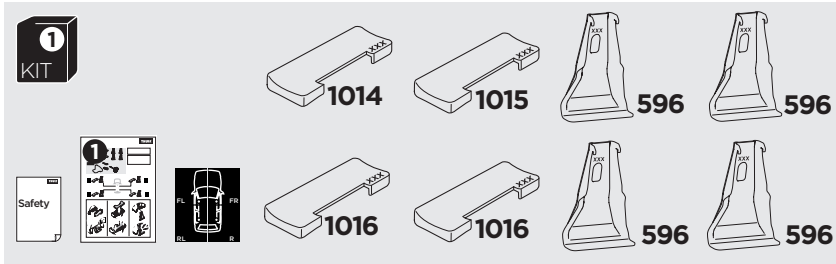

1

Kit 145372

HYUNDAI Stargazer, 5-dr MPV, 22-

ISO 11154-E

Bring your life
thule.com

THULE WingBar Evo	THULE WingBar Edge	THULE WingBar	THULE SquareBar Evo	Evo X (scale)	Edge X (scale)
HYUNDAI Stargazer, 5-dr MPV, 22-				39,5	R
THULE ProBar Evo	THULE SlideBar Evo				X (mm/inch)
HYUNDAI Stargazer, 5-dr MPV, 22-				1046 mm / 41 1/8"	

THULE WingBar Evo	THULE WingBar Edge	THULE WingBar	THULE SquareBar Evo	Evo Y (scale)	Edge Y (scale)
HYUNDAI Stargazer, 5-dr MPV, 22-				35	I
THULE ProBar Evo	THULE SlideBar Evo				Y (mm/inch)
HYUNDAI Stargazer, 5-dr MPV, 22-				1001 mm / 39 3/8"	

	W (mm/inch)	Z (mm/inch)
HYUNDAI Stargazer, 5-dr MPV, 22-	750 mm / 29 1/2"	500 mm / 19 5/8"