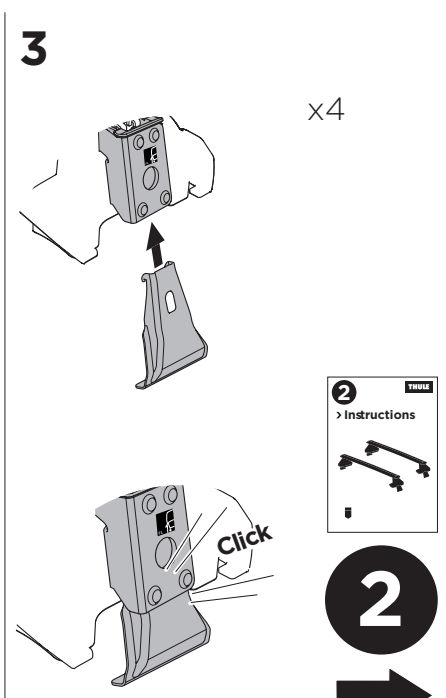

1

Kit 145372

HYUNDAI Stargazer, 5-dr MPV, 22-

ISO 11154-E

Bring your life
thule.com

THULE WingBar Evo	THULE WingBar Edge	THULE WingBar	THULE SquareBar Evo	Evo X (scale)	Edge X (scale)
HYUNDAI Stargazer, 5-dr MPV, 22-				39,5	R
THULE ProBar Evo	THULE SlideBar Evo				X (mm/inch)
HYUNDAI Stargazer, 5-dr MPV, 22-				1046 mm / 41 1/8"	

THULE WingBar Evo	THULE WingBar Edge	THULE WingBar	THULE SquareBar Evo	Evo Y (scale)	Edge Y (scale)
HYUNDAI Stargazer, 5-dr MPV, 22-				35	I
THULE ProBar Evo	THULE SlideBar Evo				Y (mm/inch)
HYUNDAI Stargazer, 5-dr MPV, 22-				1001 mm / 39 3/8"	

	W (mm/inch)	Z (mm/inch)
HYUNDAI Stargazer, 5-dr MPV, 22-	750 mm / 29 1/2"	500 mm / 19 5/8"