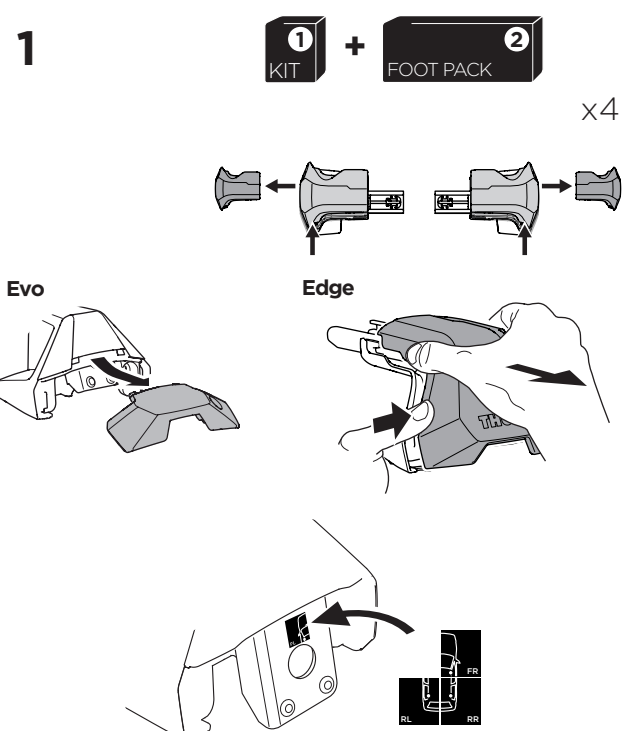

1

Kit 145372

HYUNDAI Stargazer, 5-dr MPV, 22-

ISO 11154-E

Bring your life
thule.com