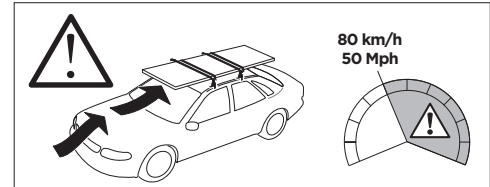

1

Kit 145372

HYUNDAI Stargazer, 5-dr MPV, 22-

ISO 11154-E

Bring your life
thule.com