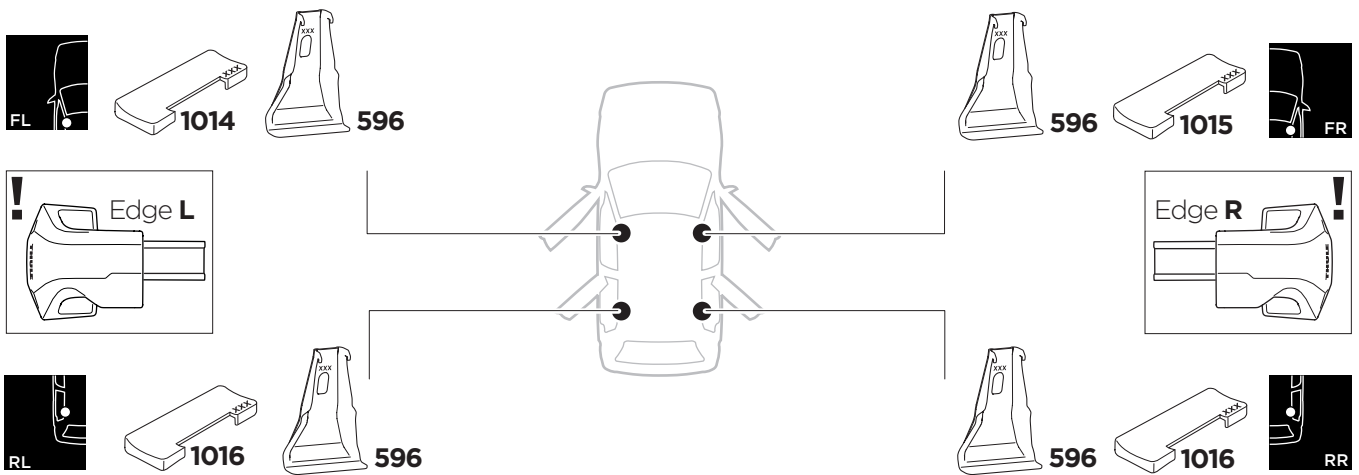

1

Kit 145372

HYUNDAI Stargazer, 5-dr MPV, 22-

ISO 11154-E

Bring your life
thule.com

THULE WingBar Evo	THULE WingBar Edge	THULE WingBar	THULE SquareBar Evo	Evo X (scale)	Edge X (scale)
HYUNDAI Stargazer, 5-dr MPV, 22-				39,5	R
THULE ProBar Evo	THULE SlideBar Evo				X (mm/inch)
HYUNDAI Stargazer, 5-dr MPV, 22-				1046 mm / 41 1/8"	

THULE WingBar Evo	THULE WingBar Edge	THULE WingBar	THULE SquareBar Evo	Evo Y (scale)	Edge Y (scale)
HYUNDAI Stargazer, 5-dr MPV, 22-				35	I
THULE ProBar Evo	THULE SlideBar Evo				Y (mm/inch)
HYUNDAI Stargazer, 5-dr MPV, 22-				1001 mm / 39 3/8"	

	W (mm/inch)	Z (mm/inch)
HYUNDAI Stargazer, 5-dr MPV, 22-	750 mm / 29 1/2"	500 mm / 19 5/8"