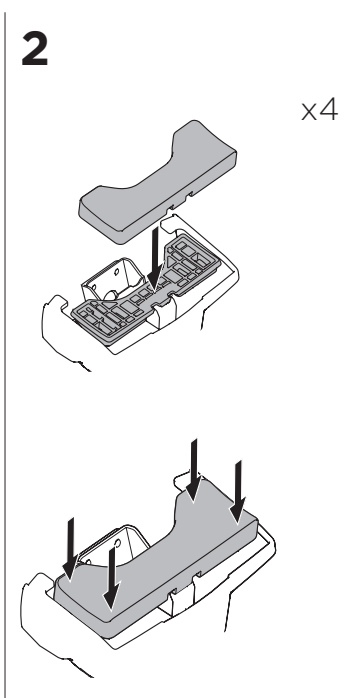

1

Kit 145372

HYUNDAI Stargazer, 5-dr MPV, 22-

ISO 11154-E

Bring your life
thule.com

THULE WingBar Evo	THULE WingBar Edge	THULE WingBar	THULE SquareBar Evo	Evo X (scale)	Edge X (scale)
HYUNDAI Stargazer, 5-dr MPV, 22-				39,5	R
THULE ProBar Evo	THULE SlideBar Evo				X (mm/inch)
HYUNDAI Stargazer, 5-dr MPV, 22-				1046 mm / 41 1/8"	

THULE WingBar Evo	THULE WingBar Edge	THULE WingBar	THULE SquareBar Evo	Evo Y (scale)	Edge Y (scale)
HYUNDAI Stargazer, 5-dr MPV, 22-				35	I
THULE ProBar Evo	THULE SlideBar Evo				Y (mm/inch)
HYUNDAI Stargazer, 5-dr MPV, 22-				1001 mm / 39 3/8"	

	W (mm/inch)	Z (mm/inch)
HYUNDAI Stargazer, 5-dr MPV, 22-	750 mm / 29 1/2"	500 mm / 19 5/8"