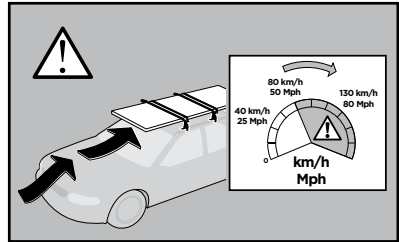

Thule Rapid System Kit 1180

> Instructions

AUDI TT, 3-dr Coupé, 98-06 / *00-06

*North America

ISO 11154-E