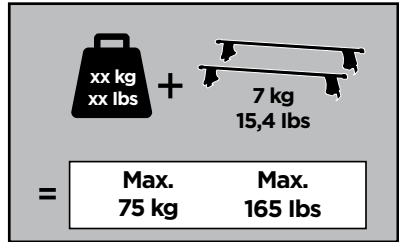

Thule Rapid System Kit 1180

> Instructions

AUDI TT, 3-dr Coupé, 98-06 / *00-06

*North America

ISO 11154-E

04 x4

339 x4

x1

x1

1

	X (scale)	X (mm)	X (inch)
AUDI TT, 3-dr Coupé, 98-06 / *00-06	40	1051	41 ³/₈

	Y (scale)	Y (mm)	Y (inch)
AUDI TT, 3-dr Coupé, 98-06 / *00-06	40,5	1056	41 ⁵/₈

2

AUDI TT, 3-dr Coupé, 98-06 / *00-06

3

	W (mm)	Z (mm)	W (inch)	Z (inch)
AUDI TT, 3-dr Coupé, 98-06 / *00-06	90	620	3 1/2	24 3/8