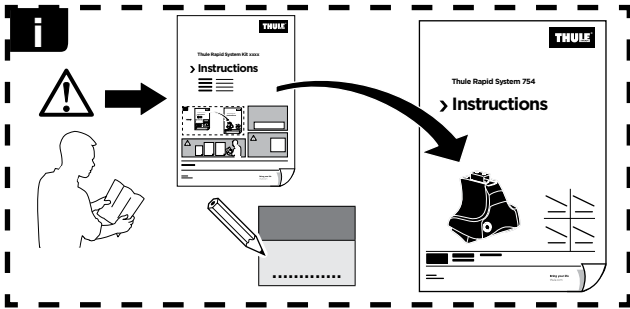

Thule Rapid System Kit 1180

> Instructions

AUDI TT, 3-dr Coupé, 98-06 / *00-06

*North America

ISO 11154-E