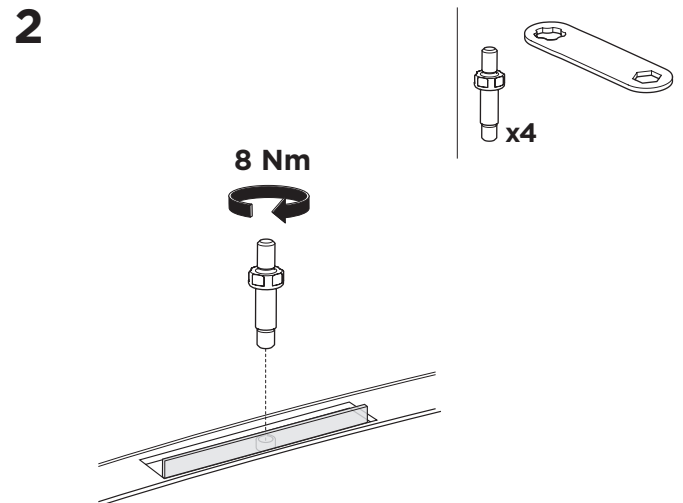

## Kit 187104

MERCEDES EQC, 5-dr SUV, 20-

ISO 11154-E

This kit is only for vehicles with fixpoint mounting.

3

4

5

i