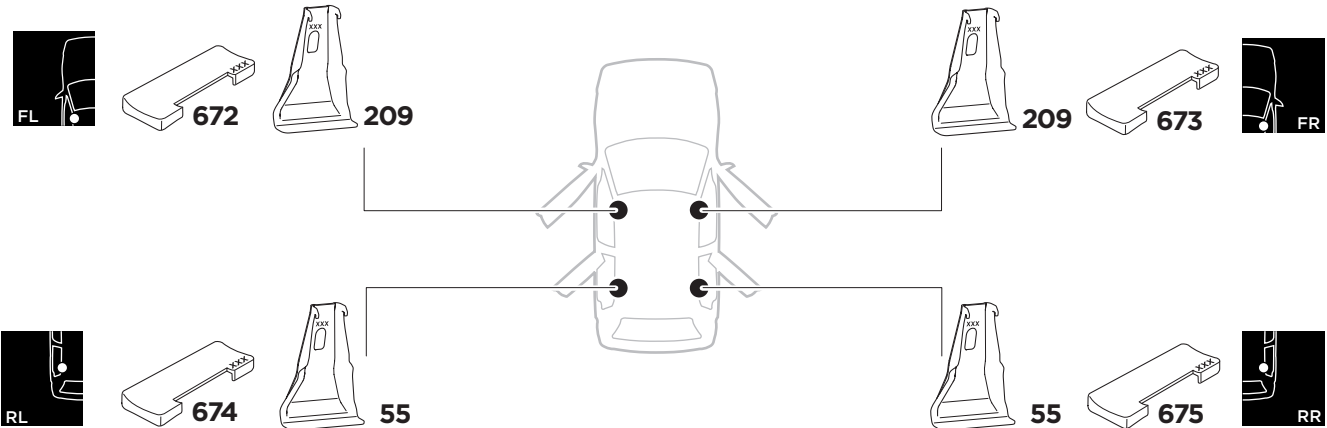

1

Kit 5208

HONDA Accord, 4-dr Sedan, 13-17

ISO 11154-E

THULE WingBar Evo	THULE WingBar Edge	THULE WingBar	THULE SquareBar	Evo X (scale)	Edge X (scale)
HONDA Accord, 4-dr Sedan, 13-17				44,5	H

THULE ProBar	THULE SlideBar	X (mm/inch)		
HONDA Accord, 4-dr Sedan, 13-17		1096 mm / 43 1/8"		

THULE WingBar Evo	THULE WingBar Edge	THULE WingBar	THULE SquareBar	Evo Y (scale)	Edge Y (scale)
HONDA Accord, 4-dr Sedan, 13-17				41,5	N

THULE ProBar	THULE SlideBar	Y (mm/inch)		
HONDA Accord, 4-dr Sedan, 13-17		1066 mm / 42"		

	W (mm/inch)	Z (mm/inch)
HONDA Accord, 4-dr Sedan, 13-17	700 mm / 27 1/2"	275 mm / 10 7/8"