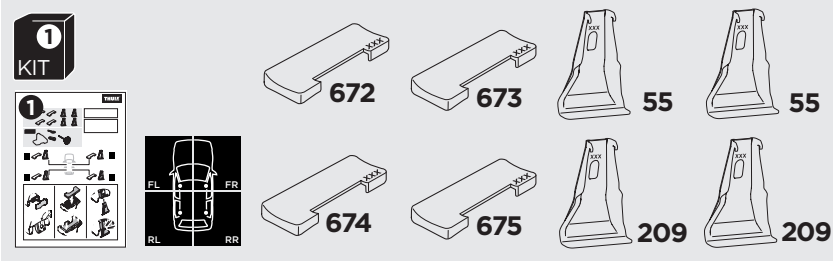

1

Kit 5208

HONDA Accord, 4-dr Sedan, 13-17

ISO 11154-E

THULE WingBar Evo	THULE WingBar Edge	THULE WingBar	THULE SquareBar	Evo X (scale)	Edge X (scale)
HONDA Accord, 4-dr Sedan, 13-17				44,5	H

THULE ProBar	THULE SlideBar	X (mm/inch)		
HONDA Accord, 4-dr Sedan, 13-17		1096 mm / 43 1/8"		

THULE WingBar Evo	THULE WingBar Edge	THULE WingBar	THULE SquareBar	Evo Y (scale)	Edge Y (scale)
HONDA Accord, 4-dr Sedan, 13-17				41,5	N

THULE ProBar	THULE SlideBar	Y (mm/inch)		
HONDA Accord, 4-dr Sedan, 13-17		1066 mm / 42"		

	W (mm/inch)	Z (mm/inch)
HONDA Accord, 4-dr Sedan, 13-17	700 mm / 27 1/2"	275 mm / 10 7/8"