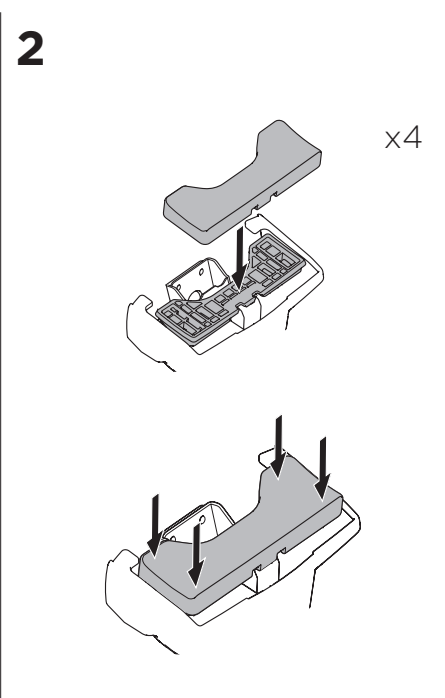

1

Kit 5208

HONDA Accord, 4-dr Sedan, 13-17

ISO 11154-E

THULE WingBar Evo	THULE WingBar Edge	THULE WingBar	THULE SquareBar	Evo X (scale)	Edge X (scale)
HONDA Accord, 4-dr Sedan, 13-17				44,5	H

THULE ProBar	THULE SlideBar	X (mm/inch)		
HONDA Accord, 4-dr Sedan, 13-17		1096 mm / 43 1/8"		

THULE WingBar Evo	THULE WingBar Edge	THULE WingBar	THULE SquareBar	Evo Y (scale)	Edge Y (scale)
HONDA Accord, 4-dr Sedan, 13-17				41,5	N

THULE ProBar	THULE SlideBar	Y (mm/inch)		
HONDA Accord, 4-dr Sedan, 13-17		1066 mm / 42"		

	W (mm/inch)	Z (mm/inch)
HONDA Accord, 4-dr Sedan, 13-17	700 mm / 27 1/2"	275 mm / 10 7/8"