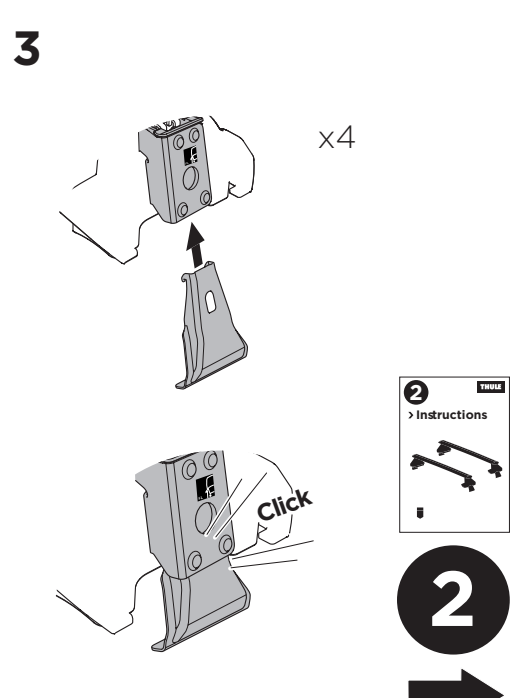

1

Kit 5208

HONDA Accord, 4-dr Sedan, 13-17

ISO 11154-E

THULE WingBar Evo	THULE WingBar Edge	THULE WingBar	THULE SquareBar	Evo X (scale)	Edge X (scale)
HONDA Accord, 4-dr Sedan, 13-17				44,5	H

THULE ProBar	THULE SlideBar	X (mm/inch)		
HONDA Accord, 4-dr Sedan, 13-17		1096 mm / 43 1/8"		

THULE WingBar Evo	THULE WingBar Edge	THULE WingBar	THULE SquareBar	Evo Y (scale)	Edge Y (scale)
HONDA Accord, 4-dr Sedan, 13-17				41,5	N

THULE ProBar	THULE SlideBar	Y (mm/inch)		
HONDA Accord, 4-dr Sedan, 13-17		1066 mm / 42"		

	W (mm/inch)	Z (mm/inch)
HONDA Accord, 4-dr Sedan, 13-17	700 mm / 27 1/2"	275 mm / 10 7/8"