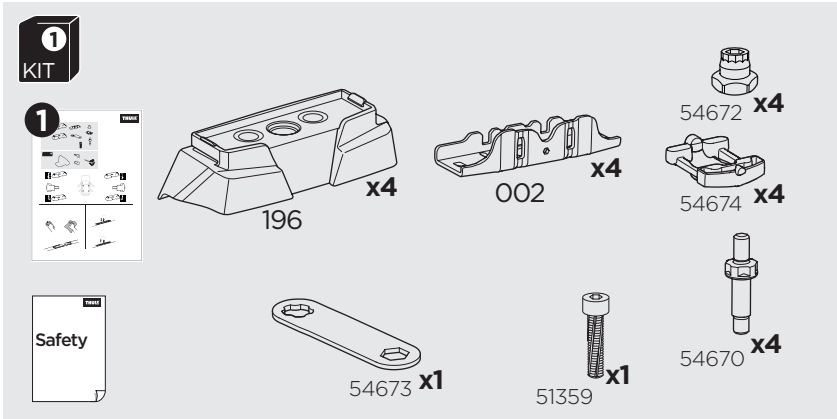

1

Kit 187027

BMW 5-Series, 4-dr Sedan, 10-17

ISO 11154-E

This kit is only for vehicles with fixpoint mounting.

3

4

5