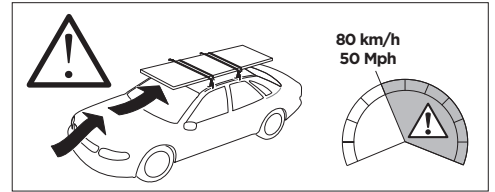

1

Kit 187027

BMW 5-Series, 4-dr Sedan, 10-17

ISO 11154-E

This kit is only for vehicles with fixpoint mounting.

3

4

5