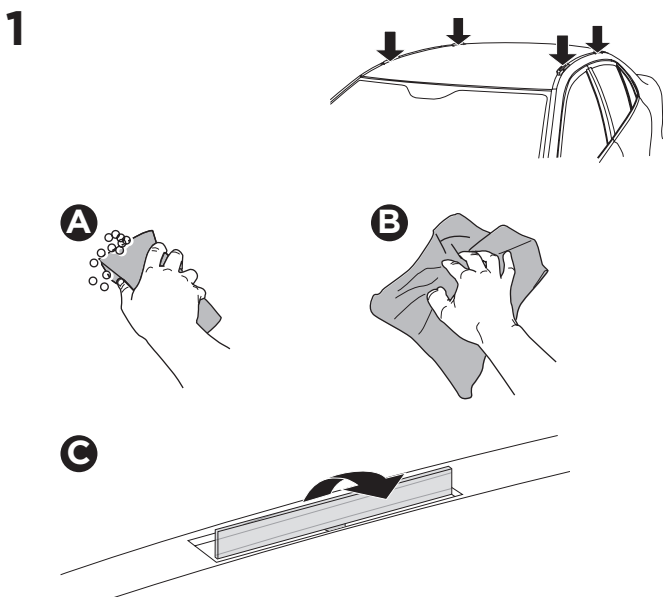

1

Kit 187027

BMW 5-Series, 4-dr Sedan, 10-17

ISO 11154-E

This kit is only for vehicles with fixpoint mounting.

3

4

5