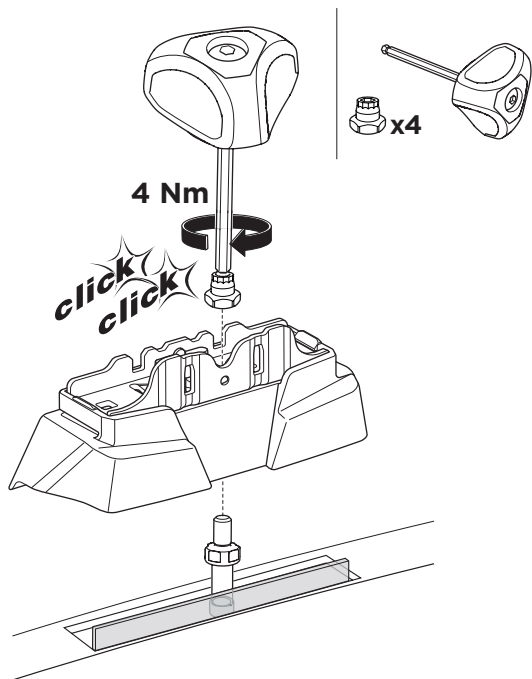

1

Kit 187027

BMW 5-Series, 4-dr Sedan, 10-17

ISO 11154-E

This kit is only for vehicles with fixpoint mounting.

3

4

5