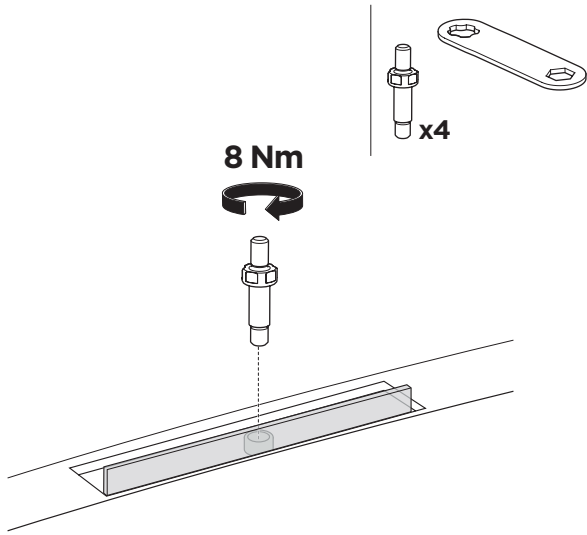

1

Kit 187027

BMW 5-Series, 4-dr Sedan, 10-17

ISO 11154-E

This kit is only for vehicles with fixpoint mounting.

3

4

5