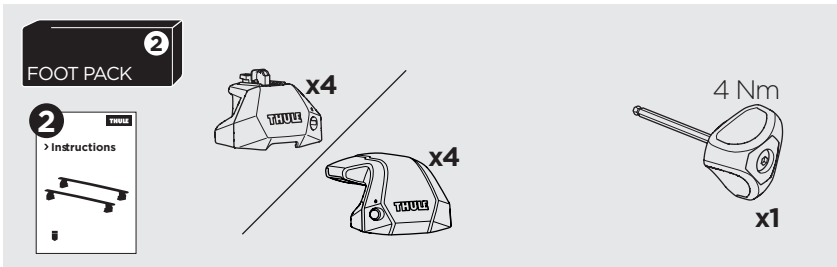

1

Kit 187027

BMW 5-Series, 4-dr Sedan, 10-17

ISO 11154-E

This kit is only for vehicles with fixpoint mounting.

3

4

5