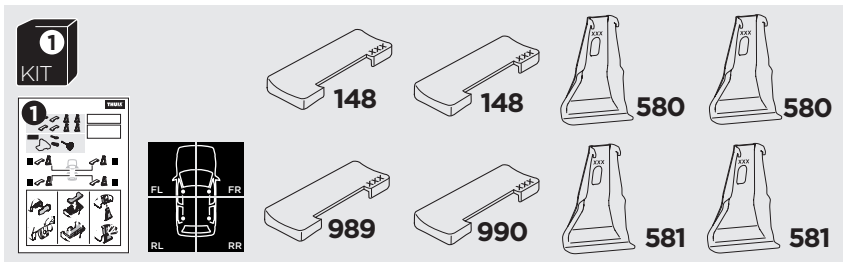

1

Kit 145347

HONDA City (VII), 5-dr Hatchback, 20-
HONDA City (VII), 5-dr Sedan, 19-

ISO 11154-E

5563105001

Bring your life
thule.com

THULE WingBar Evo THULE WingBar Edge THULE WingBar THULE SquareBar Evo	Evo X (scale)	Edge X (scale)
HONDA City (VII), 5-dr Hatchback, 20-	38	C
HONDA City (VII), 5-dr Sedan, 19-	39	A

THULE ProBar Evo THULE SlideBar Evo	X (mm/inch)
HONDA City (VII), 5-dr Hatchback, 20-	1031 mm / 40 5/8"
HONDA City (VII), 5-dr Sedan, 19-	1041 mm / 41"

THULE WingBar Evo THULE WingBar Edge THULE WingBar THULE SquareBar Evo	Evo Y (scale)	Edge Y (scale)
HONDA City (VII), 5-dr Hatchback, 20-	32,5	N
HONDA City (VII), 5-dr Sedan, 19-	33	M

THULE ProBar Evo THULE SlideBar Evo	Y (mm/inch)
HONDA City (VII), 5-dr Hatchback, 20-	976 mm / 38 3/8"
HONDA City (VII), 5-dr Sedan, 19-	981 mm / 38 5/8"

	W (mm/inch)	Z (mm/inch)
HONDA City (VII), 5-dr Hatchback, 20-	700 mm / 27 1/8"	180 mm / 7 1/8"
HONDA City (VII), 5-dr Sedan, 19-	700 mm / 27 1/8"	180 mm / 7 1/8"