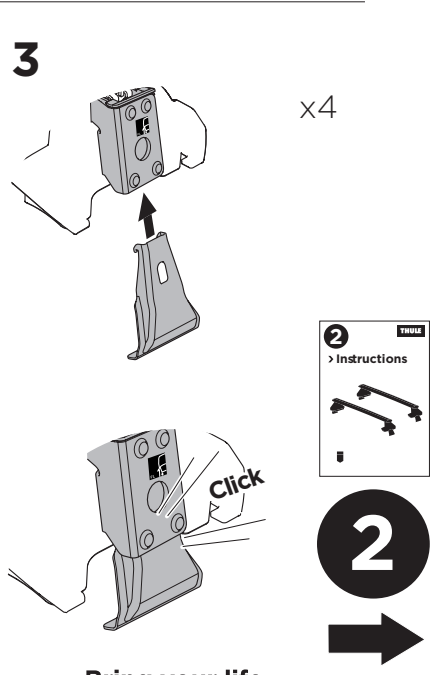

1

Kit 145347

HONDA City (VII), 5-dr Hatchback, 20-
HONDA City (VII), 5-dr Sedan, 19-

ISO 11154-E

5563105001

Bring your life
thule.com

THULE WingBar Evo THULE WingBar Edge THULE WingBar THULE SquareBar Evo	Evo X (scale)	Edge X (scale)
HONDA City (VII), 5-dr Hatchback, 20-	38	C
HONDA City (VII), 5-dr Sedan, 19-	39	A

THULE ProBar Evo THULE SlideBar Evo	X (mm/inch)
HONDA City (VII), 5-dr Hatchback, 20-	1031 mm / 40 5/8"
HONDA City (VII), 5-dr Sedan, 19-	1041 mm / 41"

THULE WingBar Evo THULE WingBar Edge THULE WingBar THULE SquareBar Evo	Evo Y (scale)	Edge Y (scale)
HONDA City (VII), 5-dr Hatchback, 20-	32,5	N
HONDA City (VII), 5-dr Sedan, 19-	33	M

THULE ProBar Evo THULE SlideBar Evo	Y (mm/inch)
HONDA City (VII), 5-dr Hatchback, 20-	976 mm / 38 3/8"
HONDA City (VII), 5-dr Sedan, 19-	981 mm / 38 5/8"

	W (mm/inch)	Z (mm/inch)
HONDA City (VII), 5-dr Hatchback, 20-	700 mm / 27 1/8"	180 mm / 7 1/8"
HONDA City (VII), 5-dr Sedan, 19-	700 mm / 27 1/8"	180 mm / 7 1/8"