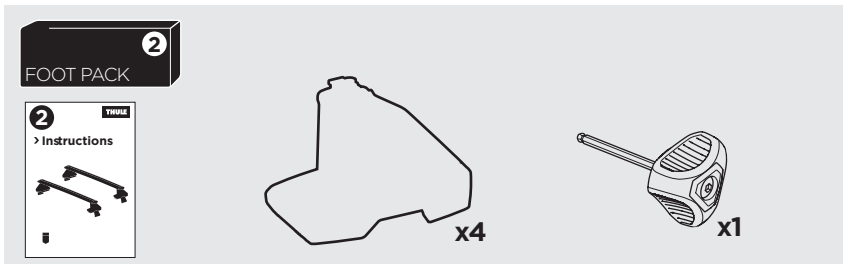

1

Kit 145347

HONDA City (VII), 5-dr Hatchback, 20-
HONDA City (VII), 5-dr Sedan, 19-

ISO 11154-E

5563105001

Bring your life
thule.com

THULE WingBar Evo THULE WingBar Edge THULE WingBar THULE SquareBar Evo	Evo X (scale)	Edge X (scale)
HONDA City (VII), 5-dr Hatchback, 20-	38	C
HONDA City (VII), 5-dr Sedan, 19-	39	A

THULE ProBar Evo THULE SlideBar Evo	X (mm/inch)
HONDA City (VII), 5-dr Hatchback, 20-	1031 mm / 40 5/8"
HONDA City (VII), 5-dr Sedan, 19-	1041 mm / 41"

THULE WingBar Evo THULE WingBar Edge THULE WingBar THULE SquareBar Evo	Evo Y (scale)	Edge Y (scale)
HONDA City (VII), 5-dr Hatchback, 20-	32,5	N
HONDA City (VII), 5-dr Sedan, 19-	33	M

THULE ProBar Evo THULE SlideBar Evo	Y (mm/inch)
HONDA City (VII), 5-dr Hatchback, 20-	976 mm / 38 3/8"
HONDA City (VII), 5-dr Sedan, 19-	981 mm / 38 5/8"

	W (mm/inch)	Z (mm/inch)
HONDA City (VII), 5-dr Hatchback, 20-	700 mm / 27 1/8"	180 mm / 7 1/8"
HONDA City (VII), 5-dr Sedan, 19-	700 mm / 27 1/8"	180 mm / 7 1/8"