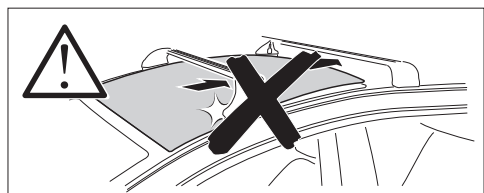

1

Kit 145347

HONDA City (VII), 5-dr Hatchback, 20-
HONDA City (VII), 5-dr Sedan, 19-

ISO 11154-E

5563105001

Bring your life
thule.com

THULE WingBar Evo THULE WingBar Edge THULE WingBar THULE SquareBar Evo	Evo X (scale)	Edge X (scale)
HONDA City (VII), 5-dr Hatchback, 20-	38	C
HONDA City (VII), 5-dr Sedan, 19-	39	A

THULE ProBar Evo THULE SlideBar Evo	X (mm/inch)
HONDA City (VII), 5-dr Hatchback, 20-	1031 mm / 40 5/8"
HONDA City (VII), 5-dr Sedan, 19-	1041 mm / 41"

THULE WingBar Evo THULE WingBar Edge THULE WingBar THULE SquareBar Evo	Evo Y (scale)	Edge Y (scale)
HONDA City (VII), 5-dr Hatchback, 20-	32,5	N
HONDA City (VII), 5-dr Sedan, 19-	33	M