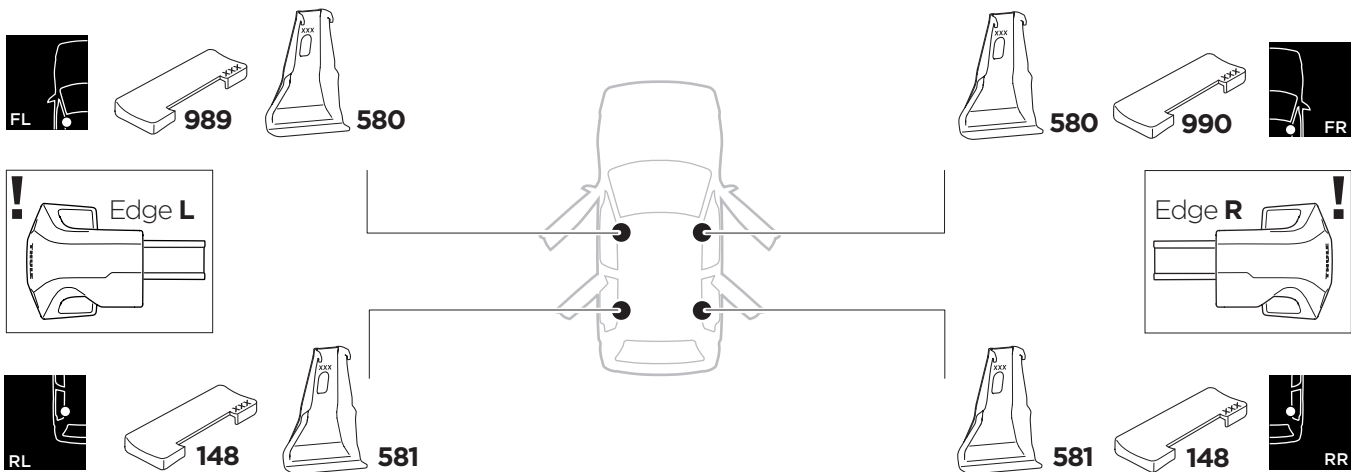

1

Kit 145347

HONDA City (VII), 5-dr Hatchback, 20-
HONDA City (VII), 5-dr Sedan, 19-

ISO 11154-E

5563105001

Bring your life
thule.com

THULE WingBar Evo THULE WingBar Edge THULE WingBar THULE SquareBar Evo	Evo X (scale)	Edge X (scale)
HONDA City (VII), 5-dr Hatchback, 20-	38	C
HONDA City (VII), 5-dr Sedan, 19-	39	A

THULE ProBar Evo THULE SlideBar Evo	X (mm/inch)
HONDA City (VII), 5-dr Hatchback, 20-	1031 mm / 40 5/8"
HONDA City (VII), 5-dr Sedan, 19-	1041 mm / 41"

THULE WingBar Evo THULE WingBar Edge THULE WingBar THULE SquareBar Evo	Evo Y (scale)	Edge Y (scale)
HONDA City (VII), 5-dr Hatchback, 20-	32,5	N
HONDA City (VII), 5-dr Sedan, 19-	33	M

THULE ProBar Evo THULE SlideBar Evo	Y (mm/inch)
HONDA City (VII), 5-dr Hatchback, 20-	976 mm / 38 3/8"
HONDA City (VII), 5-dr Sedan, 19-	981 mm / 38 5/8"

	W (mm/inch)	Z (mm/inch)
HONDA City (VII), 5-dr Hatchback, 20-	700 mm / 27 1/8"	180 mm / 7 1/8"
HONDA City (VII), 5-dr Sedan, 19-	700 mm / 27 1/8"	180 mm / 7 1/8"