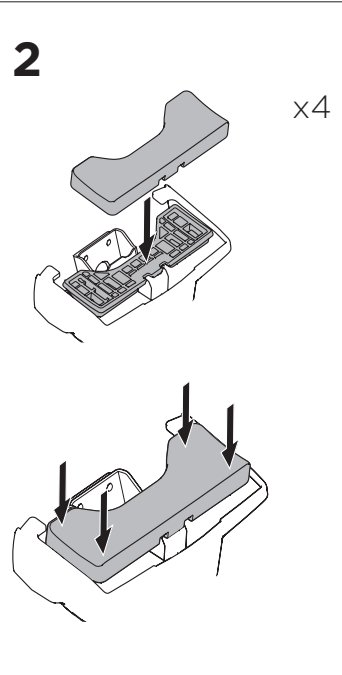

1

Kit 145347

HONDA City (VII), 5-dr Hatchback, 20-
HONDA City (VII), 5-dr Sedan, 19-

ISO 11154-E

5563105001

Bring your life
thule.com

THULE WingBar Evo THULE WingBar Edge THULE WingBar THULE SquareBar Evo	Evo X (scale)	Edge X (scale)
HONDA City (VII), 5-dr Hatchback, 20-	38	C
HONDA City (VII), 5-dr Sedan, 19-	39	A

THULE ProBar Evo THULE SlideBar Evo	X (mm/inch)
HONDA City (VII), 5-dr Hatchback, 20-	1031 mm / 40 5/8"
HONDA City (VII), 5-dr Sedan, 19-	1041 mm / 41"

THULE WingBar Evo THULE WingBar Edge THULE WingBar THULE SquareBar Evo	Evo Y (scale)	Edge Y (scale)
HONDA City (VII), 5-dr Hatchback, 20-	32,5	N
HONDA City (VII), 5-dr Sedan, 19-	33	M

THULE ProBar Evo THULE SlideBar Evo	Y (mm/inch)
HONDA City (VII), 5-dr Hatchback, 20-	976 mm / 38 3/8"
HONDA City (VII), 5-dr Sedan, 19-	981 mm / 38 5/8"

	W (mm/inch)	Z (mm/inch)
HONDA City (VII), 5-dr Hatchback, 20-	700 mm / 27 1/8"	180 mm / 7 1/8"
HONDA City (VII), 5-dr Sedan, 19-	700 mm / 27 1/8"	180 mm / 7 1/8"