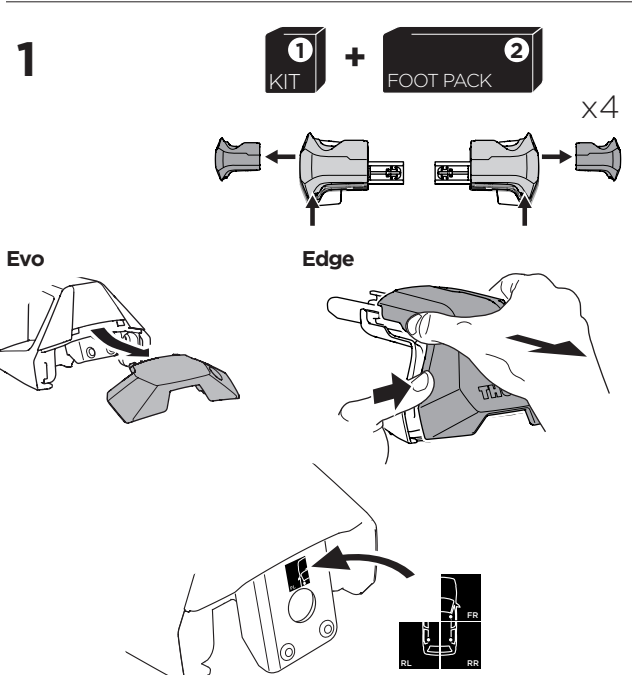

1

Kit 145347

HONDA City (VII), 5-dr Hatchback, 20-
HONDA City (VII), 5-dr Sedan, 19-

ISO 11154-E

5563105001

Bring your life
thule.com

THULE WingBar Evo THULE WingBar Edge THULE WingBar THULE SquareBar Evo	Evo X (scale)	Edge X (scale)
HONDA City (VII), 5-dr Hatchback, 20-	38	C
HONDA City (VII), 5-dr Sedan, 19-	39	A

THULE ProBar Evo THULE SlideBar Evo	X (mm/inch)
HONDA City (VII), 5-dr Hatchback, 20-	1031 mm / 40 5/8"
HONDA City (VII), 5-dr Sedan, 19-	1041 mm / 41"

THULE WingBar Evo THULE WingBar Edge THULE WingBar THULE SquareBar Evo	Evo Y (scale)	Edge Y (scale)
HONDA City (VII), 5-dr Hatchback, 20-	32,5	N
HONDA City (VII), 5-dr Sedan, 19-	33	M

THULE ProBar Evo THULE SlideBar Evo	Y (mm/inch)
HONDA City (VII), 5-dr Hatchback, 20-	976 mm / 38 3/8"
HONDA City (VII), 5-dr Sedan, 19-	981 mm / 38 5/8"

	W (mm/inch)	Z (mm/inch)
HONDA City (VII), 5-dr Hatchback, 20-	700 mm / 27 1/8"	180 mm / 7 1/8"
HONDA City (VII), 5-dr Sedan, 19-	700 mm / 27 1/8"	180 mm / 7 1/8"