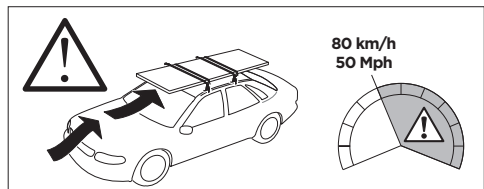

1

Kit 145347

HONDA City (VII), 5-dr Hatchback, 20-
HONDA City (VII), 5-dr Sedan, 19-

ISO 11154-E

5563105001

Bring your life
thule.com

THULE WingBar Evo THULE WingBar Edge THULE WingBar THULE SquareBar Evo	Evo X (scale)	Edge X (scale)
HONDA City (VII), 5-dr Hatchback, 20-	38	C
HONDA City (VII), 5-dr Sedan, 19-	39	A

THULE ProBar Evo THULE SlideBar Evo	X (mm/inch)
HONDA City (VII), 5-dr Hatchback, 20-	1031 mm / 40 5/8"
HONDA City (VII), 5-dr Sedan, 19-	1041 mm / 41"

THULE WingBar Evo THULE WingBar Edge THULE WingBar THULE SquareBar Evo	Evo Y (scale)	Edge Y (scale)
HONDA City (VII), 5-dr Hatchback, 20-	32,5	N
HONDA City (VII), 5-dr Sedan, 19-	33	M

THULE ProBar Evo THULE SlideBar Evo	Y (mm/inch)
HONDA City (VII), 5-dr Hatchback, 20-	976 mm / 38 3/8"
HONDA City (VII), 5-dr Sedan, 19-	981 mm / 38 5/8"

	W (mm/inch)	Z (mm/inch)
HONDA City (VII), 5-dr Hatchback, 20-	700 mm / 27 1/8"	180 mm / 7 1/8"
HONDA City (VII), 5-dr Sedan, 19-	700 mm / 27 1/8"	180 mm / 7 1/8"