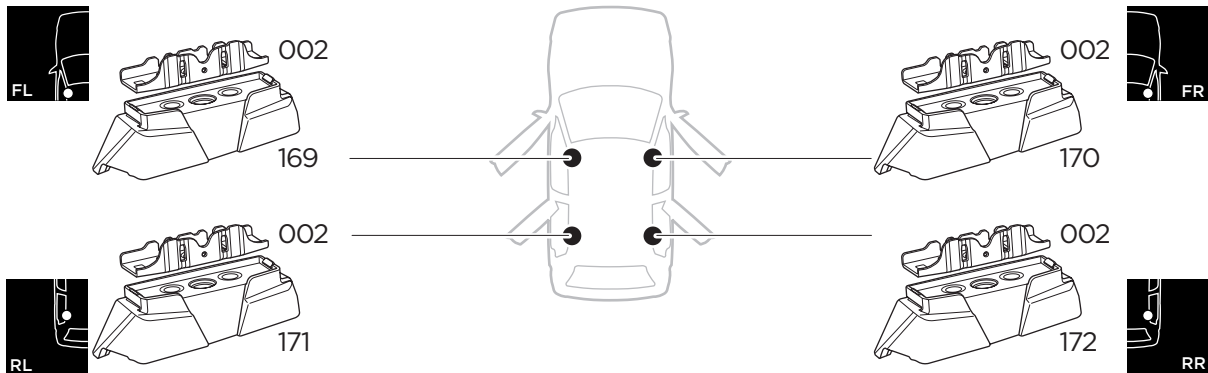

## Kit 187040

MERCEDES CLS (C257), 4-dr Coupé, 19-

ISO 11154-E

This kit is only for vehicles with fixpoint mounting.

3

4

5