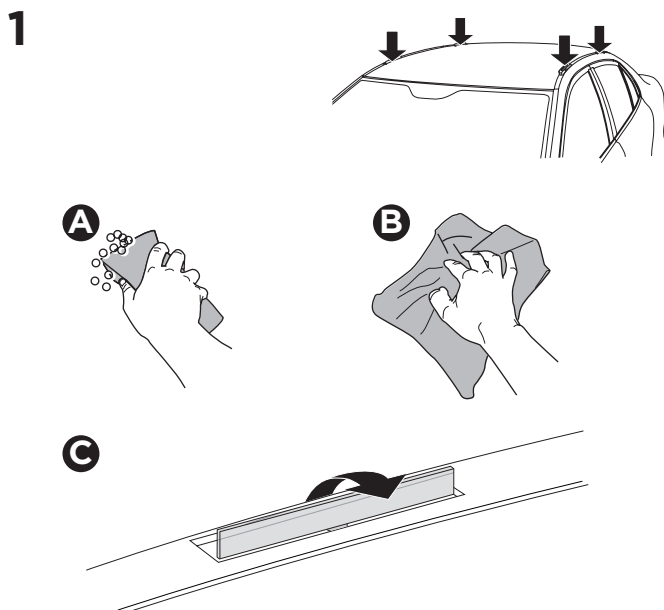

## Kit 187040

MERCEDES CLS (C257), 4-dr Coupé, 19-

ISO 11154-E

This kit is only for vehicles with fixpoint mounting.

3

4

5