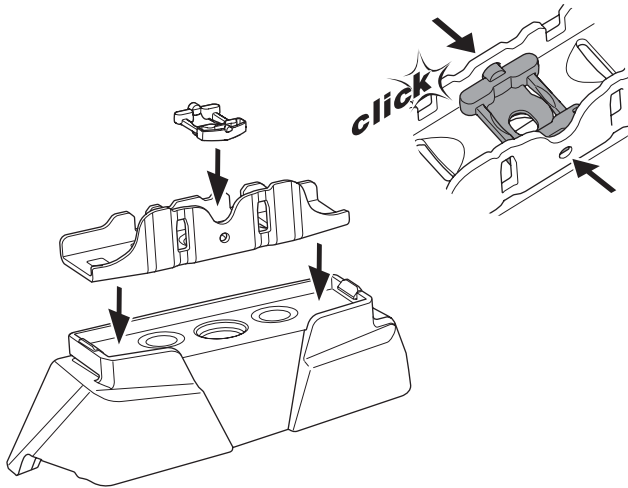

## Kit 187040

MERCEDES CLS (C257), 4-dr Coupé, 19-

ISO 11154-E

This kit is only for vehicles with fixpoint mounting.

3

4

5