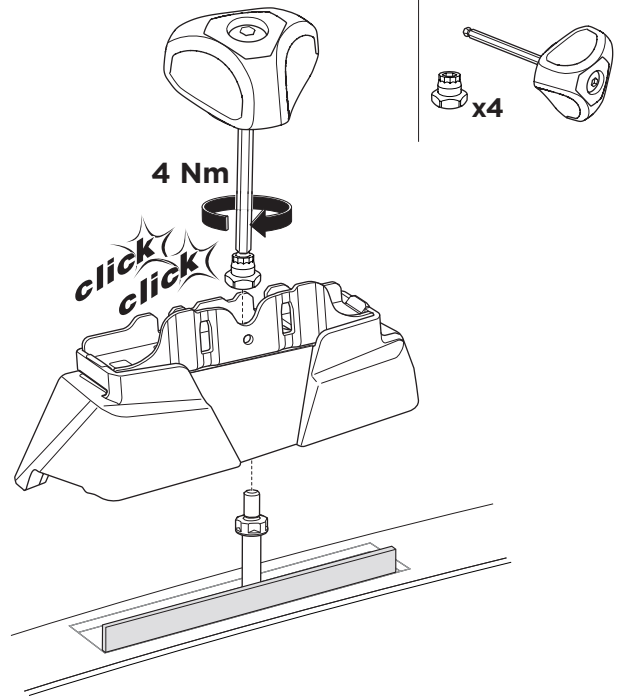

## Kit 187040

MERCEDES CLS (C257), 4-dr Coupé, 19-

ISO 11154-E

This kit is only for vehicles with fixpoint mounting.

3

4

5