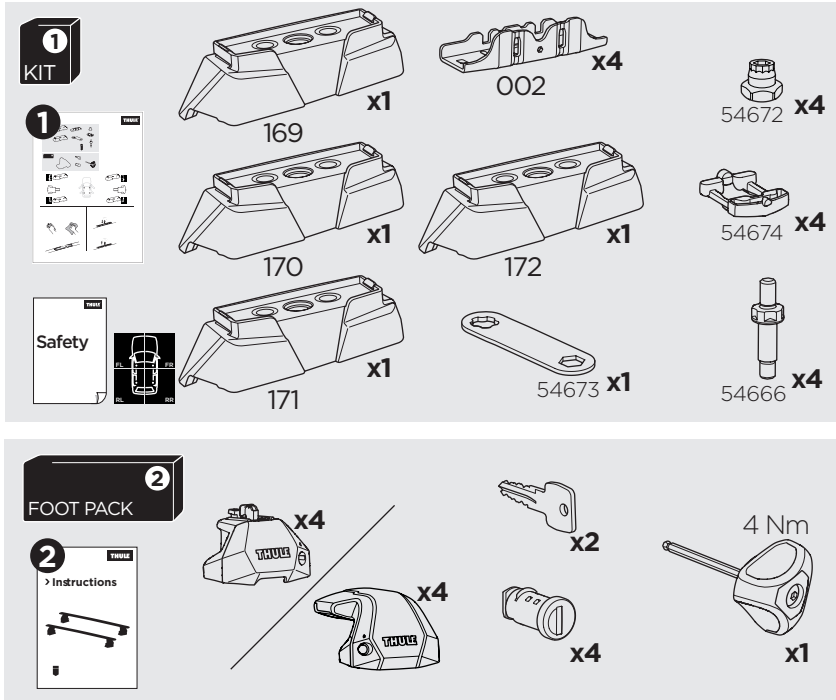

# 1

## Kit 187040

MERCEDES CLS (C257), 4-dr Coupé, 19-

ISO 11154-E

This kit is only for vehicles with fixpoint mounting.

3

4

5