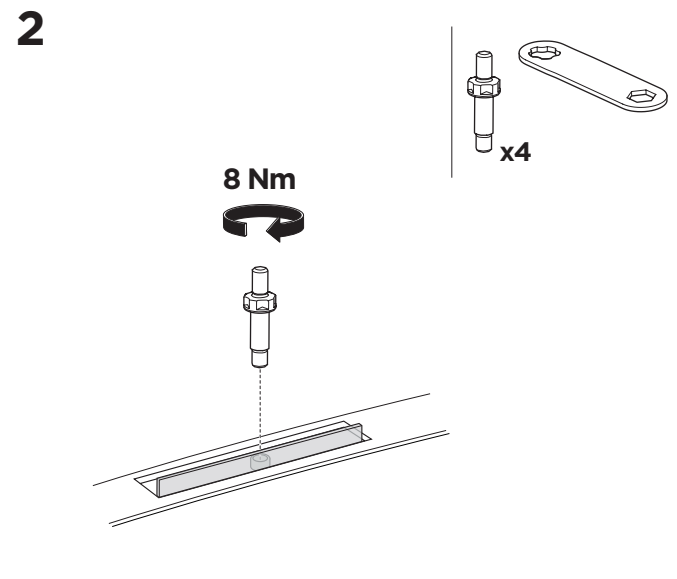

## Kit 187040

MERCEDES CLS (C257), 4-dr Coupé, 19-

ISO 11154-E

This kit is only for vehicles with fixpoint mounting.

3

4

5