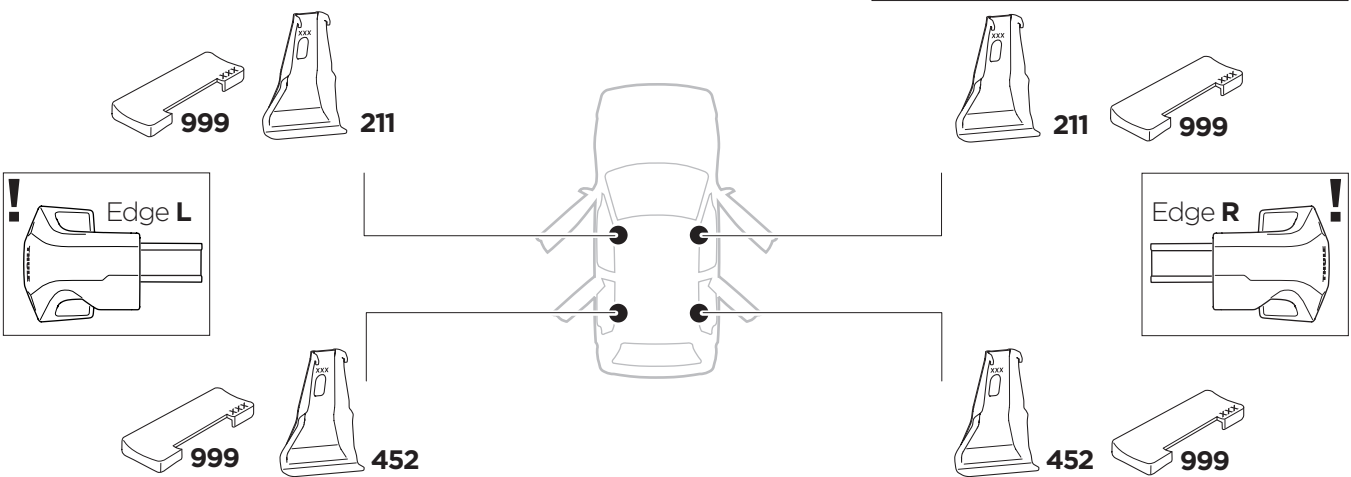

1

Kit 145373

BYD Dolphin, 5-dr Hatchback, 21-

ISO 11154-E

Bring your life
thule.com

THULE WingBar Evo	THULE WingBar Edge	THULE WingBar	THULE SquareBar Evo	Evo X (scale)	Edge X (scale)
BYD Dolphin, 5-dr Hatchback, 21-				42	M
THULE ProBar Evo	THULE SlideBar Evo				X (mm/inch)
BYD Dolphin, 5-dr Hatchback, 21-				1071 mm / 42 1/8"	

THULE WingBar Evo	THULE WingBar Edge	THULE WingBar	THULE SquareBar Evo	Evo Y (scale)	Edge Y (scale)
BYD Dolphin, 5-dr Hatchback, 21-				37	E
THULE ProBar Evo	THULE SlideBar Evo				Y (mm/inch)
BYD Dolphin, 5-dr Hatchback, 21-				1021 mm / 40 1/4"	

	W (mm/inch)	Z (mm/inch)
BYD Dolphin, 5-dr Hatchback, 21-	700 mm / 27 1/2"	305 mm / 12"