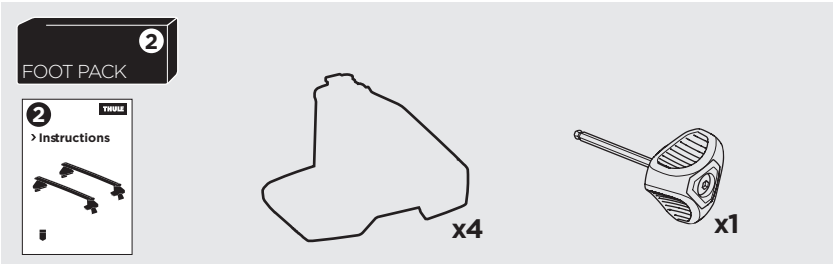

1

Kit 145373

BYD Dolphin, 5-dr Hatchback, 21-

ISO 11154-E

Bring your life
thule.com

THULE WingBar Evo	THULE WingBar Edge	THULE WingBar	THULE SquareBar Evo	Evo X (scale)	Edge X (scale)
BYD Dolphin, 5-dr Hatchback, 21-				42	M
THULE ProBar Evo	THULE SlideBar Evo				X (mm/inch)
BYD Dolphin, 5-dr Hatchback, 21-				1071 mm / 42 1/8"	

THULE WingBar Evo	THULE WingBar Edge	THULE WingBar	THULE SquareBar Evo	Evo Y (scale)	Edge Y (scale)
BYD Dolphin, 5-dr Hatchback, 21-				37	E
THULE ProBar Evo	THULE SlideBar Evo				Y (mm/inch)
BYD Dolphin, 5-dr Hatchback, 21-				1021 mm / 40 1/4"	

	W (mm/inch)	Z (mm/inch)
BYD Dolphin, 5-dr Hatchback, 21-	700 mm / 27 1/2"	305 mm / 12"