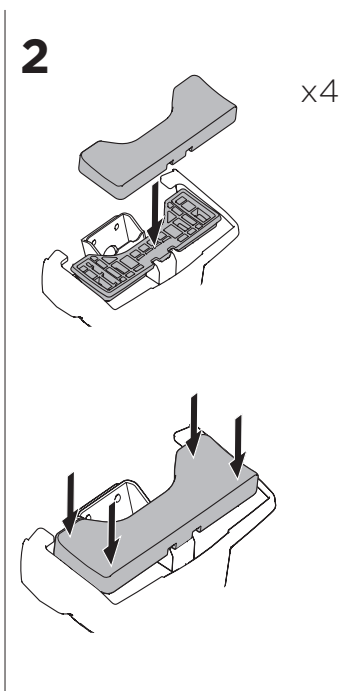

1

Kit 145373

BYD Dolphin, 5-dr Hatchback, 21-

ISO 11154-E

Bring your life
thule.com

THULE WingBar Evo	THULE WingBar Edge	THULE WingBar	THULE SquareBar Evo	Evo X (scale)	Edge X (scale)
BYD Dolphin, 5-dr Hatchback, 21-				42	M
THULE ProBar Evo	THULE SlideBar Evo				X (mm/inch)
BYD Dolphin, 5-dr Hatchback, 21-				1071 mm / 42 1/8"	

THULE WingBar Evo	THULE WingBar Edge	THULE WingBar	THULE SquareBar Evo	Evo Y (scale)	Edge Y (scale)
BYD Dolphin, 5-dr Hatchback, 21-				37	E
THULE ProBar Evo	THULE SlideBar Evo				Y (mm/inch)
BYD Dolphin, 5-dr Hatchback, 21-				1021 mm / 40 1/4"	

	W (mm/inch)	Z (mm/inch)
BYD Dolphin, 5-dr Hatchback, 21-	700 mm / 27 1/2"	305 mm / 12"