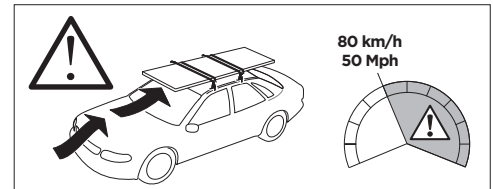

1

Kit 145373

BYD Dolphin, 5-dr Hatchback, 21-

ISO 11154-E

Bring your life
thule.com

THULE WingBar Evo	THULE WingBar Edge	THULE WingBar	THULE SquareBar Evo	Evo X (scale)	Edge X (scale)
BYD Dolphin, 5-dr Hatchback, 21-				42	M
THULE ProBar Evo	THULE SlideBar Evo				X (mm/inch)
BYD Dolphin, 5-dr Hatchback, 21-				1071 mm / 42 1/8"	

THULE WingBar Evo	THULE WingBar Edge	THULE WingBar	THULE SquareBar Evo	Evo Y (scale)	Edge Y (scale)
BYD Dolphin, 5-dr Hatchback, 21-				37	E
THULE ProBar Evo	THULE SlideBar Evo				Y (mm/inch)
BYD Dolphin, 5-dr Hatchback, 21-				1021 mm / 40 1/4"	