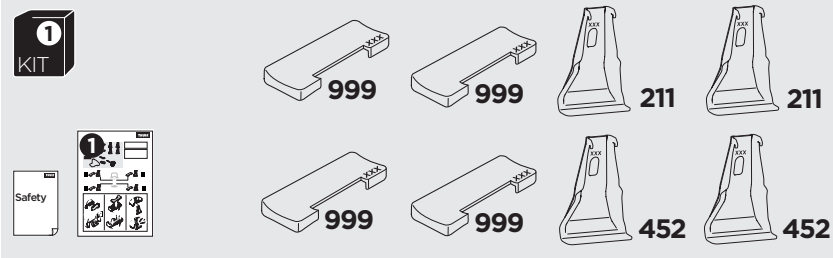

1

Kit 145373

BYD Dolphin, 5-dr Hatchback, 21-

ISO 11154-E

Bring your life
thule.com

THULE WingBar Evo	THULE WingBar Edge	THULE WingBar	THULE SquareBar Evo	Evo X (scale)	Edge X (scale)
BYD Dolphin, 5-dr Hatchback, 21-				42	M
THULE ProBar Evo	THULE SlideBar Evo				X (mm/inch)
BYD Dolphin, 5-dr Hatchback, 21-				1071 mm / 42 1/8"	

THULE WingBar Evo	THULE WingBar Edge	THULE WingBar	THULE SquareBar Evo	Evo Y (scale)	Edge Y (scale)
BYD Dolphin, 5-dr Hatchback, 21-				37	E
THULE ProBar Evo	THULE SlideBar Evo				Y (mm/inch)
BYD Dolphin, 5-dr Hatchback, 21-				1021 mm / 40 1/4"	

	W (mm/inch)	Z (mm/inch)
BYD Dolphin, 5-dr Hatchback, 21-	700 mm / 27 1/2"	305 mm / 12"