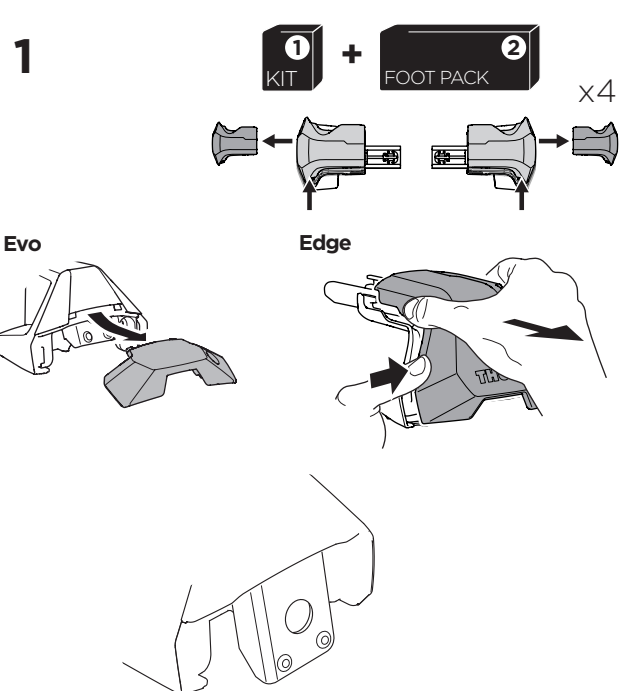

1

Kit 145373

BYD Dolphin, 5-dr Hatchback, 21-

ISO 11154-E

Bring your life
thule.com

THULE WingBar Evo	THULE WingBar Edge	THULE WingBar	THULE SquareBar Evo	Evo X (scale)	Edge X (scale)
BYD Dolphin, 5-dr Hatchback, 21-				42	M
THULE ProBar Evo	THULE SlideBar Evo				X (mm/inch)
BYD Dolphin, 5-dr Hatchback, 21-				1071 mm / 42 1/8"	

THULE WingBar Evo	THULE WingBar Edge	THULE WingBar	THULE SquareBar Evo	Evo Y (scale)	Edge Y (scale)
BYD Dolphin, 5-dr Hatchback, 21-				37	E
THULE ProBar Evo	THULE SlideBar Evo				Y (mm/inch)
BYD Dolphin, 5-dr Hatchback, 21-				1021 mm / 40 1/4"	

	W (mm/inch)	Z (mm/inch)
BYD Dolphin, 5-dr Hatchback, 21-	700 mm / 27 1/2"	305 mm / 12"