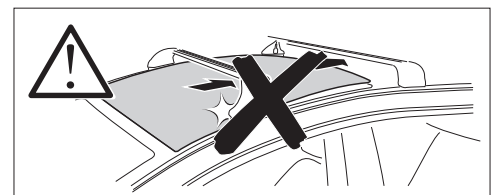

1

Kit 145373

BYD Dolphin, 5-dr Hatchback, 21-

ISO 11154-E

Bring your life
thule.com

THULE WingBar Evo	THULE WingBar Edge	THULE WingBar	THULE SquareBar Evo	Evo X (scale)	Edge X (scale)
BYD Dolphin, 5-dr Hatchback, 21-				42	M
THULE ProBar Evo	THULE SlideBar Evo				X (mm/inch)
BYD Dolphin, 5-dr Hatchback, 21-				1071 mm / 42 1/8"	

THULE WingBar Evo	THULE WingBar Edge	THULE WingBar	THULE SquareBar Evo	Evo Y (scale)	Edge Y (scale)
BYD Dolphin, 5-dr Hatchback, 21-				37	E
THULE ProBar Evo	THULE SlideBar Evo				Y (mm/inch)
BYD Dolphin, 5-dr Hatchback, 21-				1021 mm / 40 1/4"	