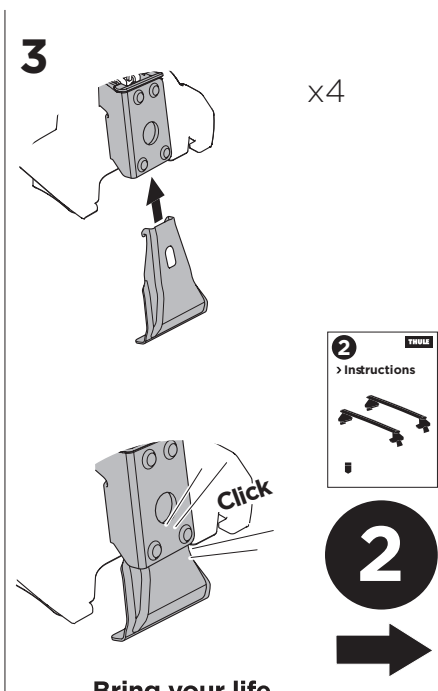

1

Kit 145373

BYD Dolphin, 5-dr Hatchback, 21-

ISO 11154-E

Bring your life
thule.com

THULE WingBar Evo	THULE WingBar Edge	THULE WingBar	THULE SquareBar Evo	Evo X (scale)	Edge X (scale)
BYD Dolphin, 5-dr Hatchback, 21-				42	M
THULE ProBar Evo	THULE SlideBar Evo				X (mm/inch)
BYD Dolphin, 5-dr Hatchback, 21-				1071 mm / 42 1/8"	

THULE WingBar Evo	THULE WingBar Edge	THULE WingBar	THULE SquareBar Evo	Evo Y (scale)	Edge Y (scale)
BYD Dolphin, 5-dr Hatchback, 21-				37	E
THULE ProBar Evo	THULE SlideBar Evo				Y (mm/inch)
BYD Dolphin, 5-dr Hatchback, 21-				1021 mm / 40 1/4"	

	W (mm/inch)	Z (mm/inch)
BYD Dolphin, 5-dr Hatchback, 21-	700 mm / 27 1/2"	305 mm / 12"