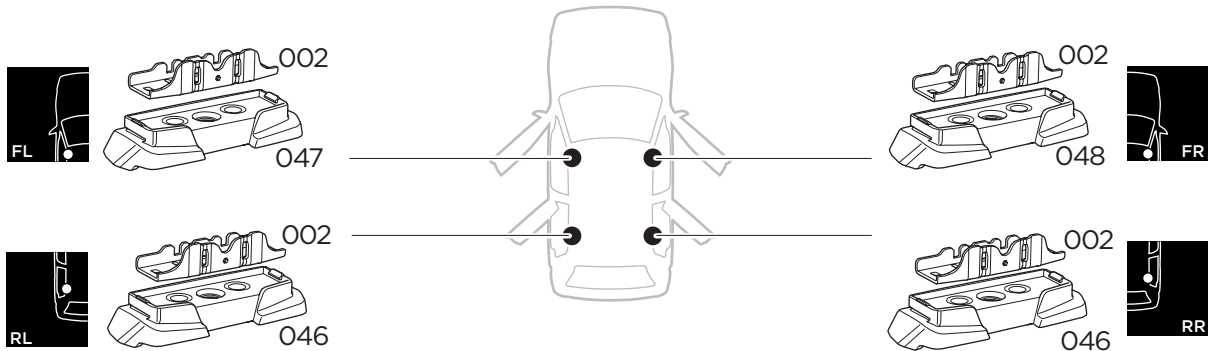

1

Kit 187044

HYUNDAI i30, 5-dr Hatchback, 12-17 (without glass roof)
KIA Cee'd, 5-dr Hatchback, 12-18 (without glass roof)

ISO 11154-E

This kit is only for vehicles with fixpoint mounting.

3

4

5