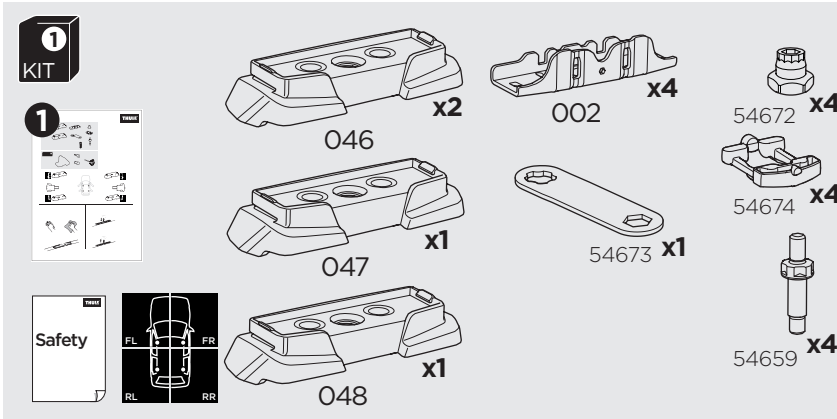

1

Kit 187044

HYUNDAI i30, 5-dr Hatchback, 12-17 (without glass roof)
KIA Cee'd, 5-dr Hatchback, 12-18 (without glass roof)

ISO 11154-E

This kit is only for vehicles with fixpoint mounting.

3

4

5