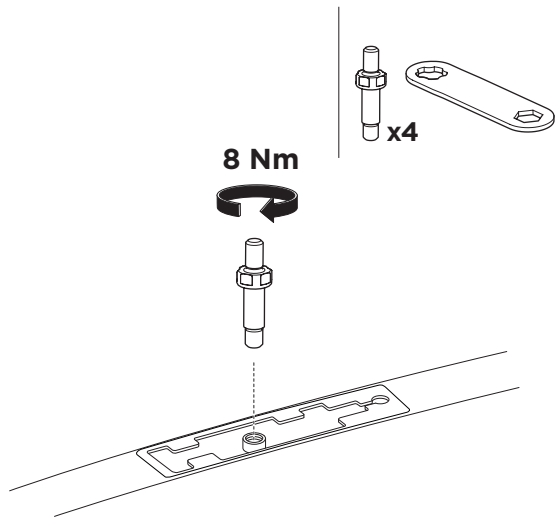

1

Kit 187044

HYUNDAI i30, 5-dr Hatchback, 12-17 (without glass roof)
KIA Cee'd, 5-dr Hatchback, 12-18 (without glass roof)

ISO 11154-E

This kit is only for vehicles with fixpoint mounting.

3

4

5