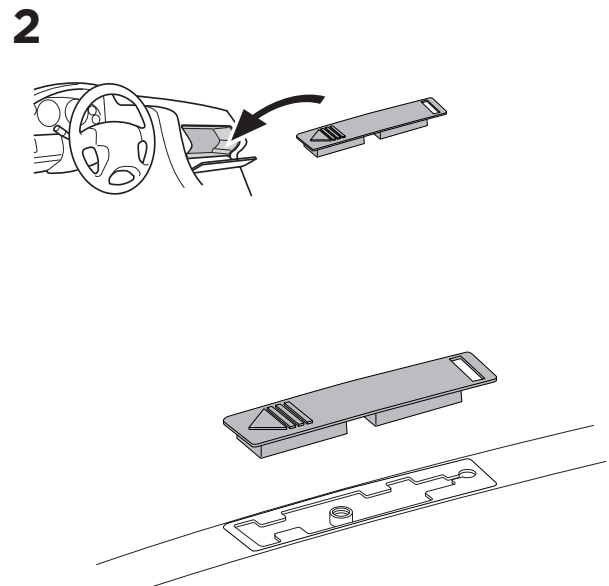

1

Kit 187044

HYUNDAI i30, 5-dr Hatchback, 12-17 (without glass roof)
KIA Cee'd, 5-dr Hatchback, 12-18 (without glass roof)

ISO 11154-E

This kit is only for vehicles with fixpoint mounting.

3

4

5