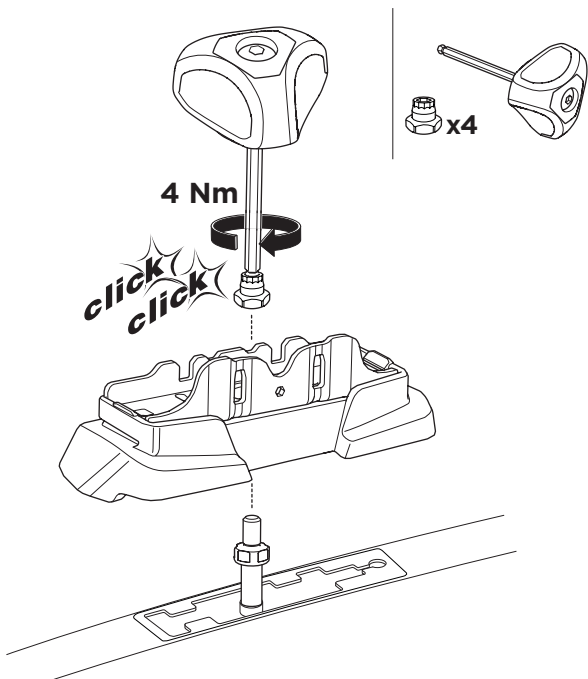

1

Kit 187044

HYUNDAI i30, 5-dr Hatchback, 12-17 (without glass roof)
KIA Cee'd, 5-dr Hatchback, 12-18 (without glass roof)

ISO 11154-E

This kit is only for vehicles with fixpoint mounting.

3

4

5