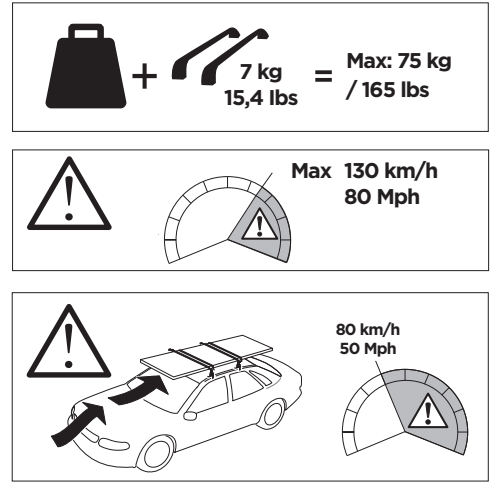

1

Kit 187044

HYUNDAI i30, 5-dr Hatchback, 12-17 (without glass roof)
KIA Cee'd, 5-dr Hatchback, 12-18 (without glass roof)

ISO 11154-E

This kit is only for vehicles with fixpoint mounting.

3

4

5