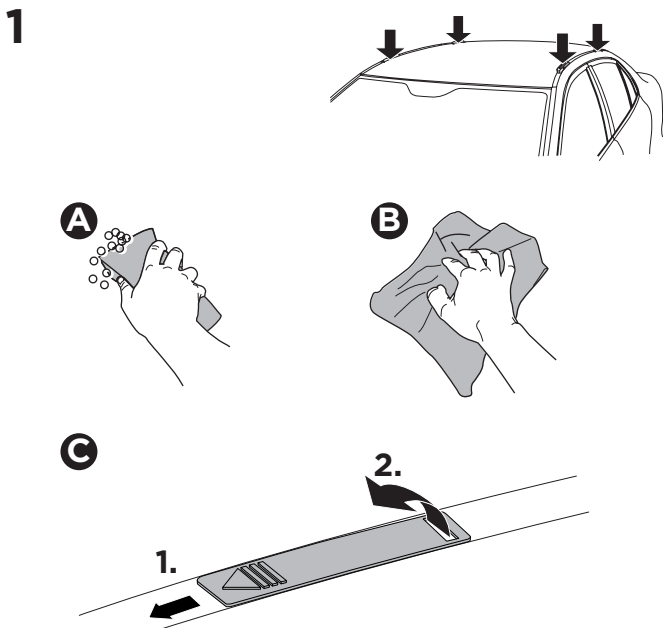

1

Kit 187044

HYUNDAI i30, 5-dr Hatchback, 12-17 (without glass roof)
KIA Cee'd, 5-dr Hatchback, 12-18 (without glass roof)

ISO 11154-E

This kit is only for vehicles with fixpoint mounting.

3

4

5