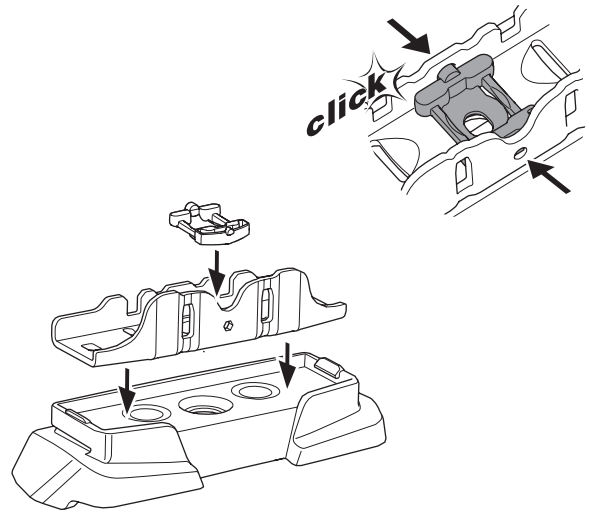

1

Kit 187044

HYUNDAI i30, 5-dr Hatchback, 12-17 (without glass roof)
KIA Cee'd, 5-dr Hatchback, 12-18 (without glass roof)

ISO 11154-E

This kit is only for vehicles with fixpoint mounting.

3

4

5