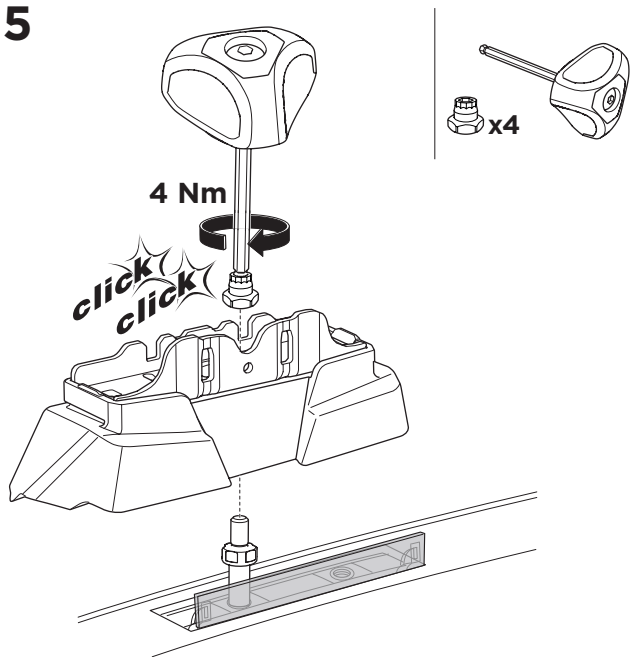

1

Kit 187041

SUBARU Impreza (Mk.IV), 5-dr Hatchback, 12-16
 SUBARU XV, 5-dr SUV, 12-17

ISO 11154-E

This kit is only for vehicles with fixpoint mounting.

3

4

5