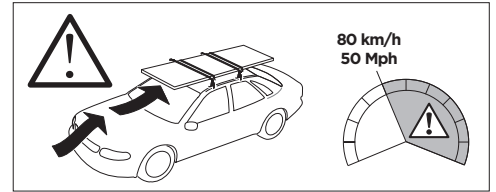

1

Kit 187041

SUBARU Impreza (Mk.IV), 5-dr Hatchback, 12-16
 SUBARU XV, 5-dr SUV, 12-17

ISO 11154-E

This kit is only for vehicles with fixpoint mounting.

3

4

5