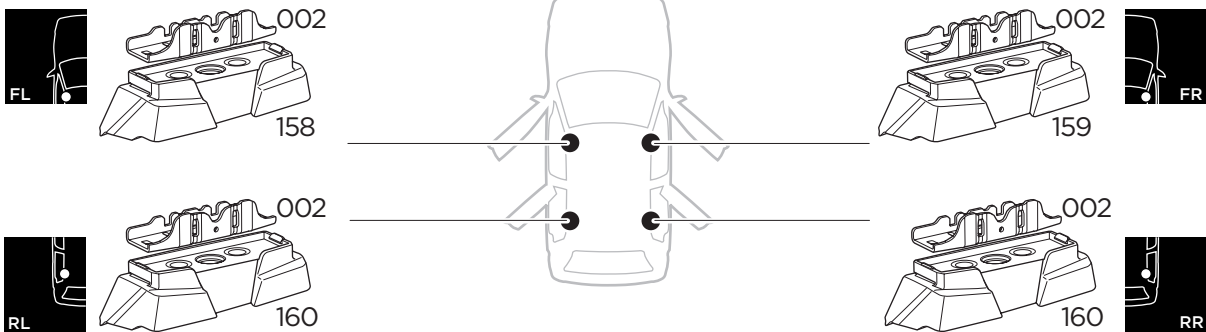

1

Kit 187041

SUBARU Impreza (Mk.IV), 5-dr Hatchback, 12-16
 SUBARU XV, 5-dr SUV, 12-17

ISO 11154-E

This kit is only for vehicles with fixpoint mounting.

3

4

5