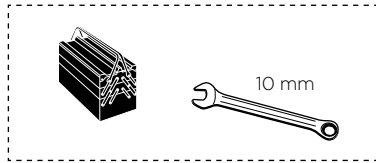

➤ Instructions

Thule Bike Stacker

578101

x1

x1

x1

x 4

10 mm

x 4

x 8

x1

x1

x1

x1

x1

x 4

x 4

x 4

x 4

1

65 mm  **x 4**

 **x 4**

x 1

x 1