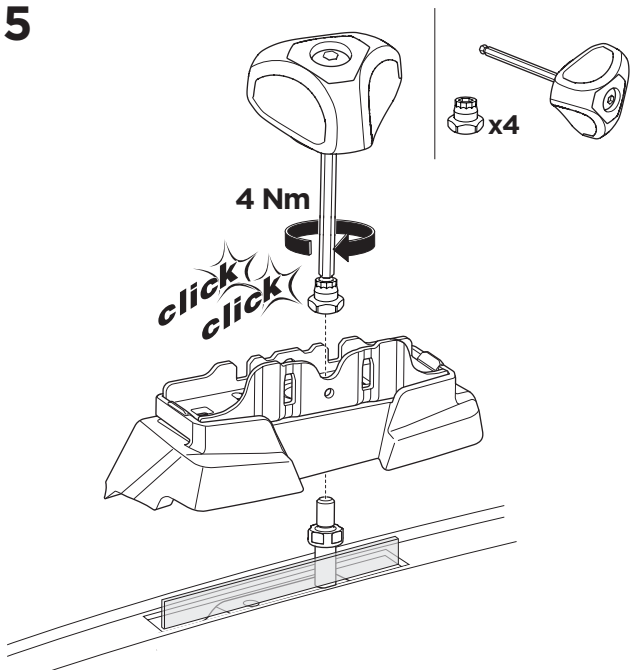

1

Kit 187094

SUBARU WRX, 4-dr Sedan, 22-

ISO 11154-E

This kit is only for vehicles with fixpoint mounting.

3

4

5