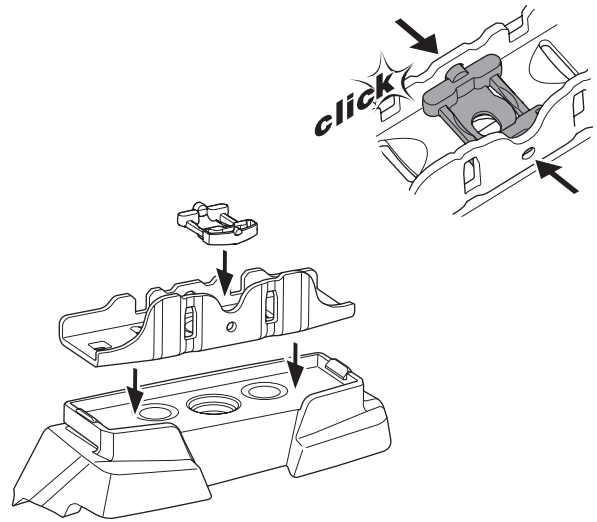

1

Kit 187094

SUBARU WRX, 4-dr Sedan, 22-

ISO 11154-E

This kit is only for vehicles with fixpoint mounting.

3

4

5