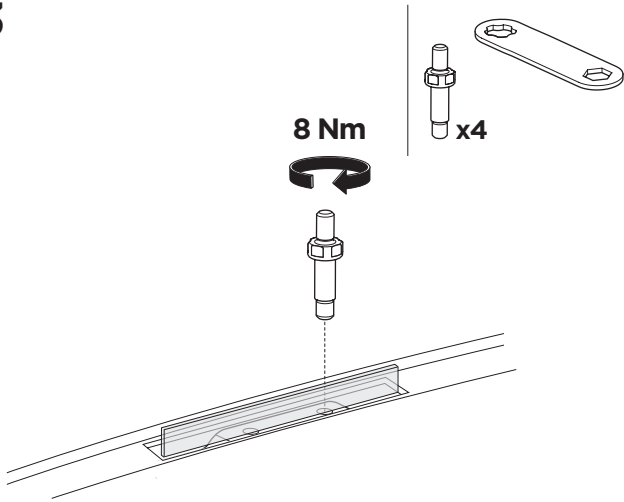

1

Kit 187094

SUBARU WRX, 4-dr Sedan, 22-

ISO 11154-E

This kit is only for vehicles with fixpoint mounting.

3

4

5