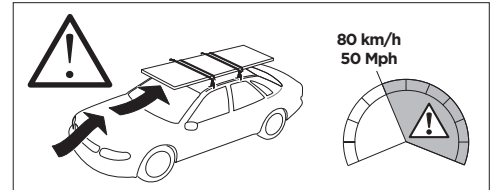

1

Kit 187094

SUBARU WRX, 4-dr Sedan, 22-

ISO 11154-E

This kit is only for vehicles with fixpoint mounting.

3

4

5