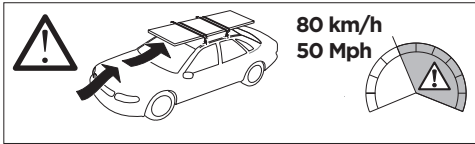

ISO 11154-E

This kit is only for vehicles with fixpoint mounting.

**1**  
KIT

062 **x2**

116 **x2**

004 **x4**

5 mm  
54692 **x1**

M6x53 mm  
54704 **x2**